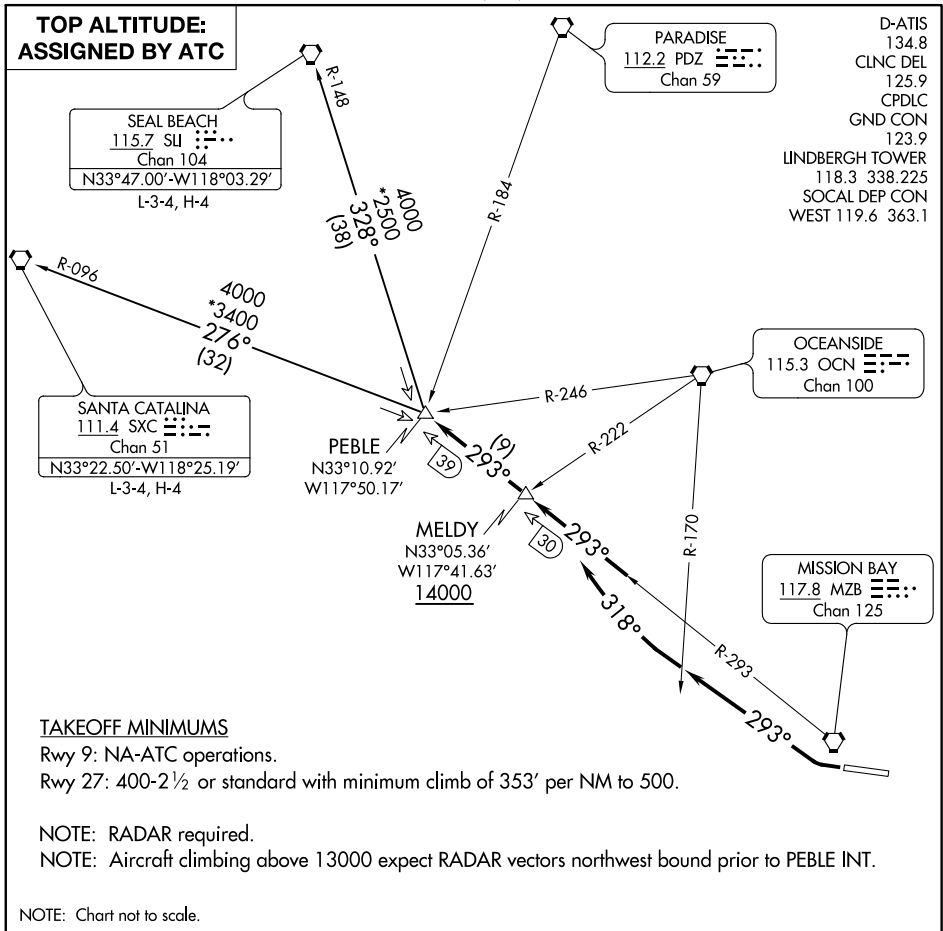

# PEBLE SIX DEPARTURE

AL-373 (FAA)

SAN DIEGO INTL (SAN)  
SAN DIEGO, CALIFORNIA

SW-3, 09 SEP 2021 to 07 OCT 2021

SW-3, 09 SEP 2021 to 07 OCT 2021

## DEPARTURE ROUTE DESCRIPTION

**TAKEOFF RUNWAY 27:** Climbing right turn heading 293° until crossing OCN VORTAC R-170, then turn right heading 318° to intercept MZB VORTAC R-293 to cross MELDY INT/MZB 30 DME at or above 14000 (or lower ATC assigned altitude) then on MZB R-293 to PEBLE INT/MZB 39 DME, thence. . . .

. . . . via (transition) or (assigned route). Maintain assigned altitude.

**SANTA CATALINA TRANSITION (PEBLE6.SXC):** From over PEBLE INT on SXC R-096 to SXC VORTAC.

**SEAL BEACH TRANSITION (PEBLE6.SLI):** From over PEBLE INT on SLI R-148 to SLI VORTAC.

# PEBLE SIX DEPARTURE