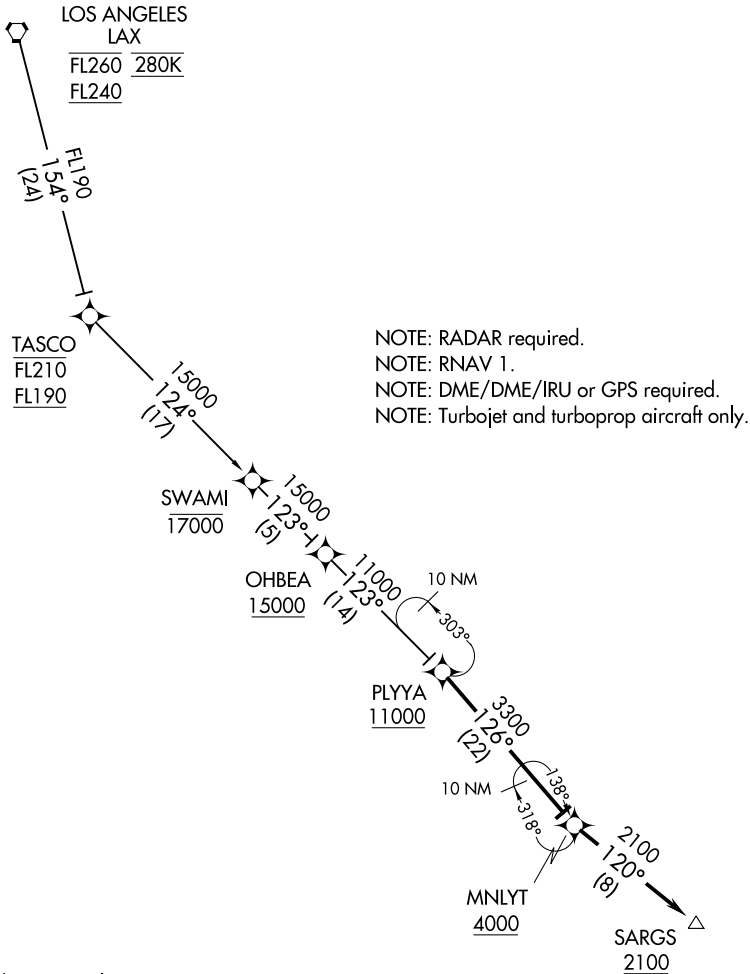

(PLYA.PLYA1) 17173

PLYA ONE ARRIVAL (RNAV)

AL-373 (FAA)

SAN DIEGO INTL (SAN)
SAN DIEGO, CALIFORNIA

SOCAL APP CON
128.1 281.4
D-ATIS 134.8

NOTE: Chart not to scale.

ARRIVAL ROUTE DESCRIPTION

LOS ANGELES TRANSITION (LAX.PLYA1)

From PLYYA on track 126° to cross MNLYT at or above 4000.

LANDING RUNWAY 9: From MNLYT on track 120° to cross SARGS at or above 2100.

Expect ILS or LOC RWY 9 approach.

PLYA ONE ARRIVAL (RNAV)

(PLYA.PLYA1) 02MAR17

SAN DIEGO, CALIFORNIA
SAN DIEGO INTL (SAN)

SW-3, 09 SEP 2021 to 07 OCT 2021

SW-3, 09 SEP 2021 to 07 OCT 2021