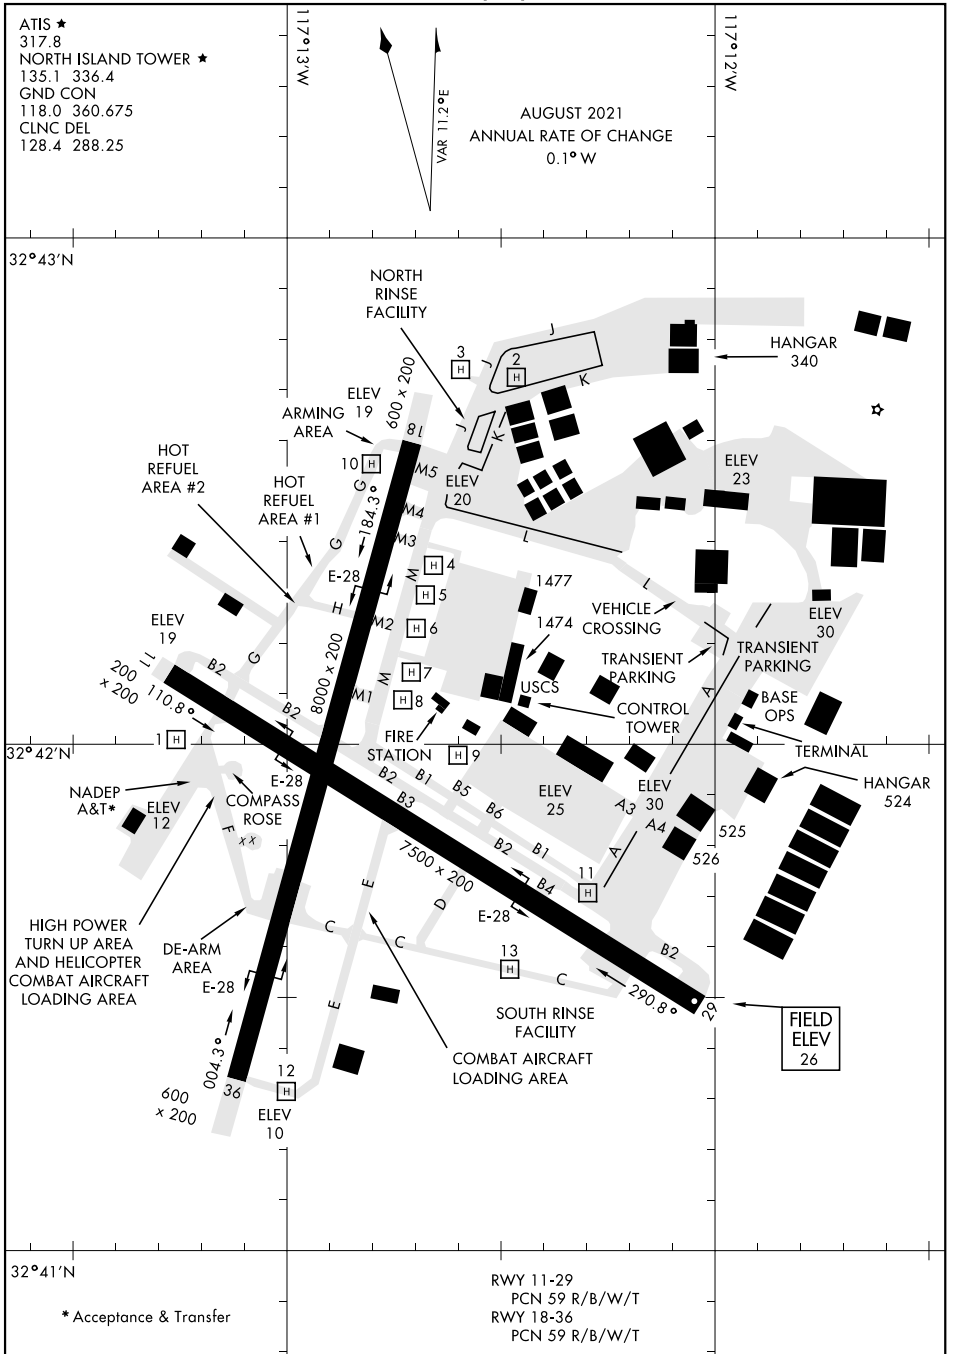

AIRPORT DIAGRAM

AL-374 [USN]

AUGUST 2021
ANNUAL RATE OF CHANGE
0.1°W

SW-3, 09 SEP 2021 to 07 OCT 2021

SW-3, 09 SEP 2021 to 07 OCT 2021

AIRPORT DIAGRAM

* Acceptance & Transfer