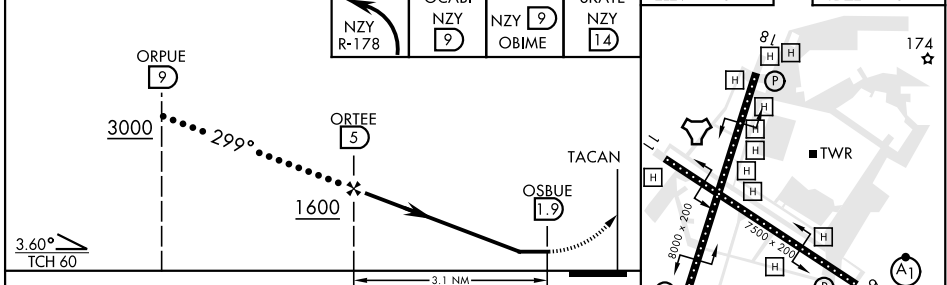

HI-TACAN Z RWY 29

TACAN NZY Chan 117	APCH CRS 299°	Rwy ldg TDZE Arpt Elev 7500 26 26
------------------------------	-------------------------	---

AL-374 [USN]

NORTH ISLAND NAS (HALSEY FIELD) (KNZY)

<p>▼ * When ALS inop, increase vis to 1 3/8 miles.</p>	<p>ALSIF-1 A1</p>	<p>MISSED APPROACH: Climbing left turn to 2000 via NZY TACAN R-178 to OCABI. Arc S on the NZY 9 DME arc to OBIME, then via NZY R-208 to SKATE and hold.</p>		
		<p>ATIS ★ 317.8</p>		

SOCAL APP CON 125.15 317.55	TOWER ★ 135.1 336.4	GND CON 118.0 360.675	CLNC DEL 128.4 288.25	PAR/ASR
---------------------------------------	-------------------------------	---------------------------------	---------------------------------	---------

EMERG SAFE ALT 100 NM 13,600

CATEGORY	C	D	E
S-29 *	540-1 514 (600-1)		
CIRCLING	NOT AUTHORIZED		

SAN DIEGO, CALIFORNIA 32°42'N-117°13'W NORTH ISLAND NAS (HALSEY FIELD) (KNZY)

Amdt 4 05NOV20

HI-TACAN Z RWY 29

SW-3, 09 SEP 2021 to 07 OCT 2021

SW-3, 09 SEP 2021 to 07 OCT 2021