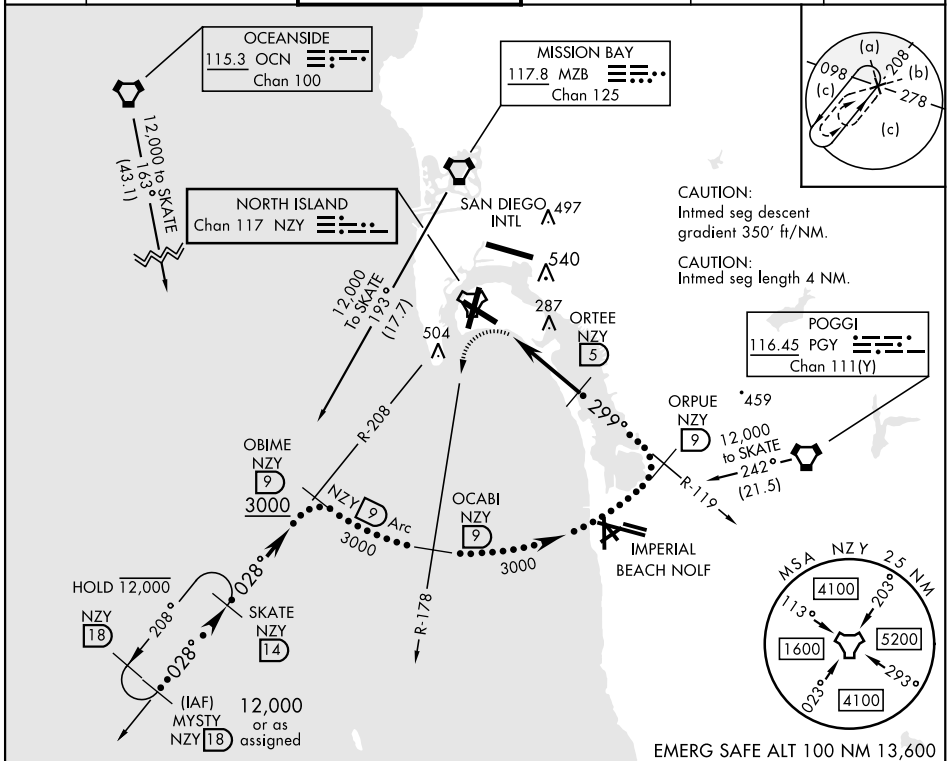

HI-TACAN Z RWY 29

TACAN NZY Chan 117	APCH CRS 299°	Rwy ldg TDZE Arpt Elev 7500 26 26
------------------------------	-------------------------	---

AL-374 [USN]

NORTH ISLAND NAS (HALSEY FIELD) (KNZY)

<p>▼ * When ALS inop, increase vis to 1 3/8 miles.</p>	<p>ALSIF-1 A1</p>	<p>MISSED APPROACH: Climbing left turn to 2000 via NZY TACAN R-178 to OCABI. Arc S on the NZY 9 DME arc to OBIME, then via NZY R-208 to SKATE and hold.</p>		
		<p>ATIS ★ 317.8</p>		

SOCAL APP CON 125.15 317.55	TOWER ★ 135.1 336.4	GND CON 118.0 360.675	CLNC DEL 128.4 288.25	PAR/ASR
---------------------------------------	-------------------------------	---------------------------------	---------------------------------	---------

EMERG SAFE ALT 100 NM 13,600

CATEGORY	C	D	E
S-29 *	540-1 514 (600-1)		
CIRCLING	NOT AUTHORIZED		

SAN DIEGO, CALIFORNIA 32°42'N-117°13'W NORTH ISLAND NAS (HALSEY FIELD) (KNZY)

Amdt 4 05NOV20

HI-TACAN Z RWY 29

SW-3, 09 SEP 2021 to 07 OCT 2021

SW-3, 09 SEP 2021 to 07 OCT 2021