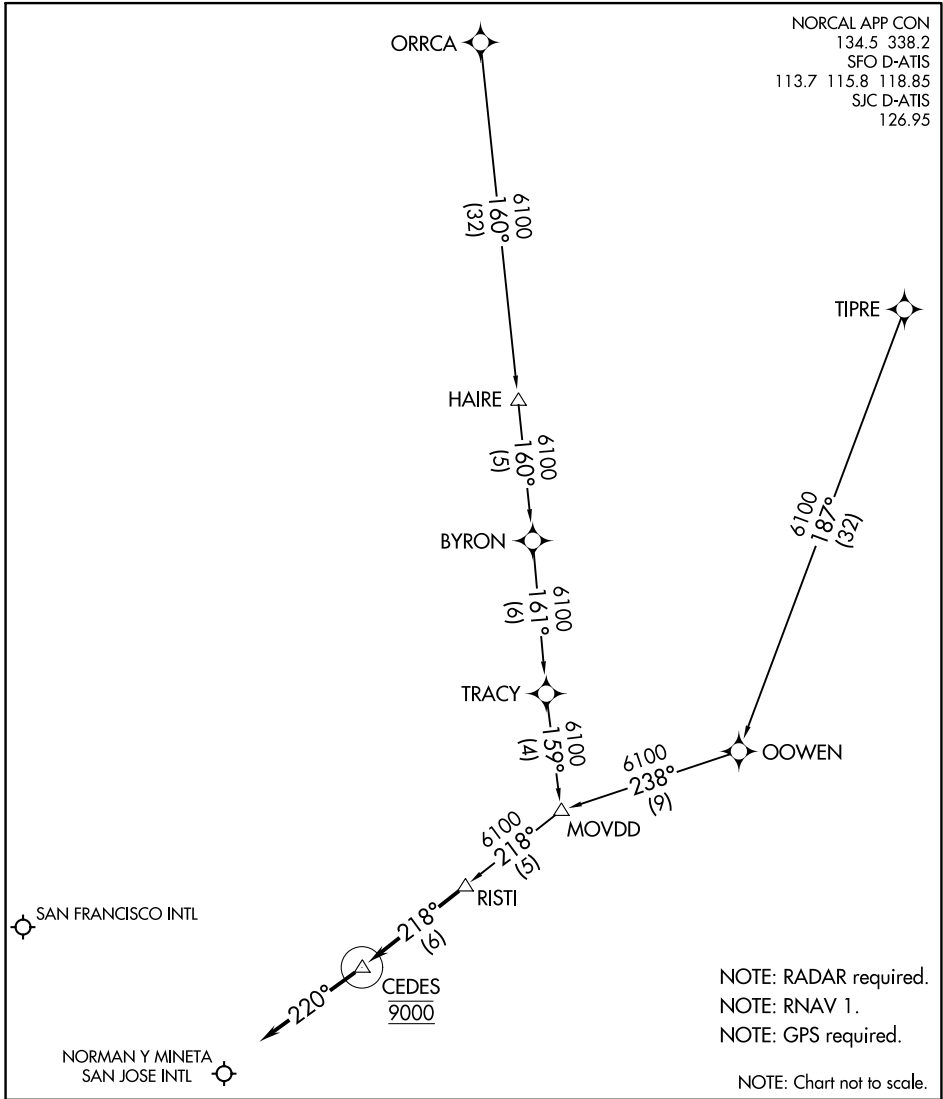

RISTI ONE ARRIVAL (RNAV)

AL-375 (FAA)

SAN FRANCISCO, CALIFORNIA

NORCAL APP CON
 134.5 338.2
 SFO D-ATIS
 113.7 115.8 118.85
 SJC D-ATIS
 126.95

SW-2, 09 SEP 2021 to 07 OCT 2021

SW-2, 09 SEP 2021 to 07 OCT 2021

NOTE: RADAR required.
 NOTE: RNAV 1.
 NOTE: GPS required.

NOTE: Chart not to scale.

ARRIVAL ROUTE DESCRIPTION

ORRCA TRANSITION (ORRCA.RISTI1)

TIPRE TRANSITION (TIPRE.RISTI1)

LANDING KSFO/KSJC: From RISTI on track 218° to cross CEDES at 9000, then on heading 220° or as assigned by ATC. Expect RADAR vectors to final approach course.