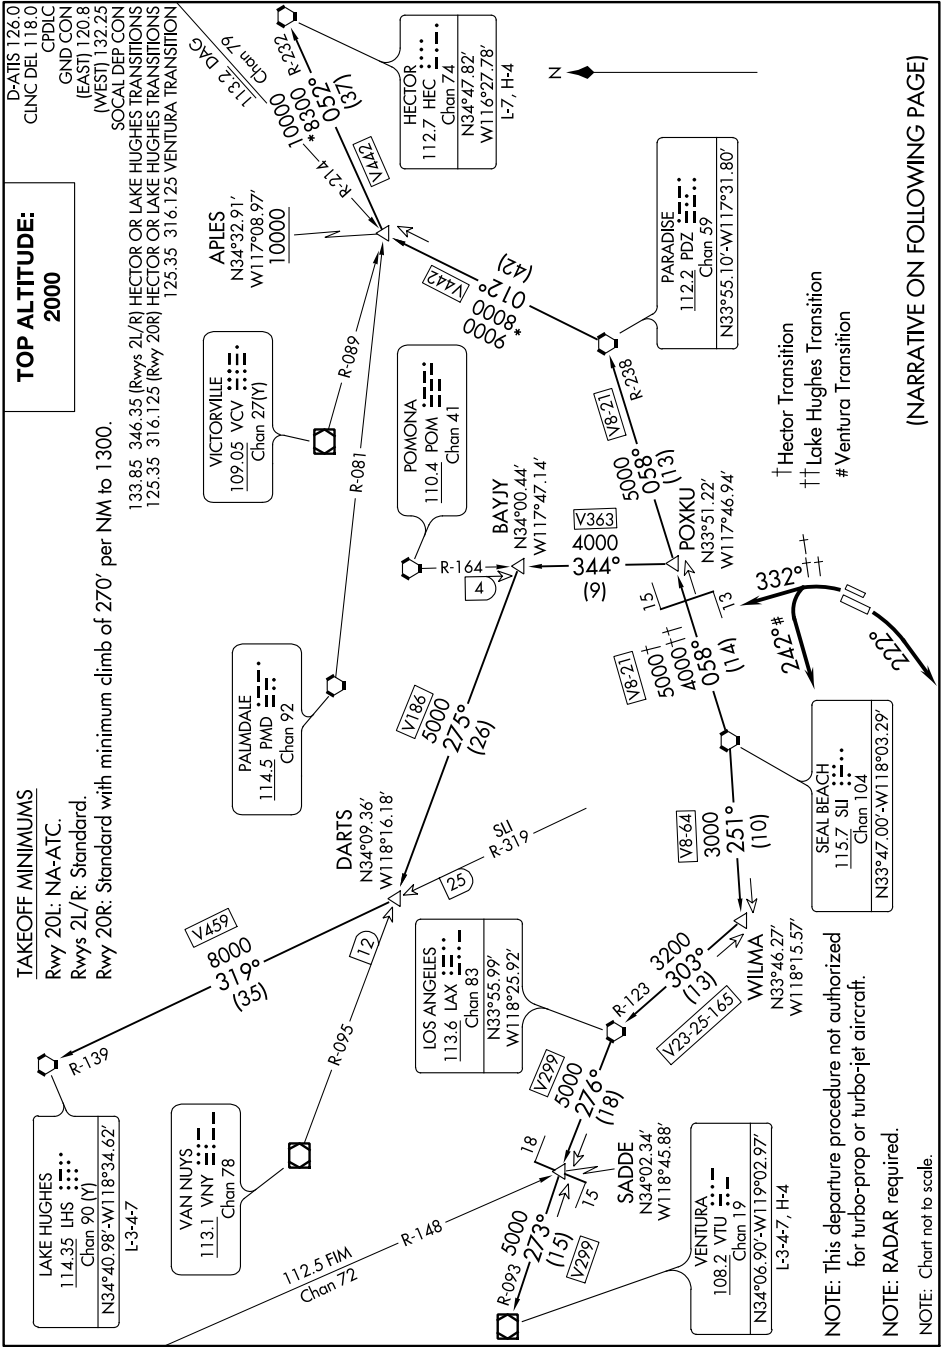

ANAHEIM ONE DEPARTURE

SW-3, 09 SEP 2021 to 07 OCT 2021

(NARRATIVE ON FOLLOWING PAGE)

ANAHEIM ONE DEPARTURE

SW-3, 09 SEP 2021 to 07 OCT 2021