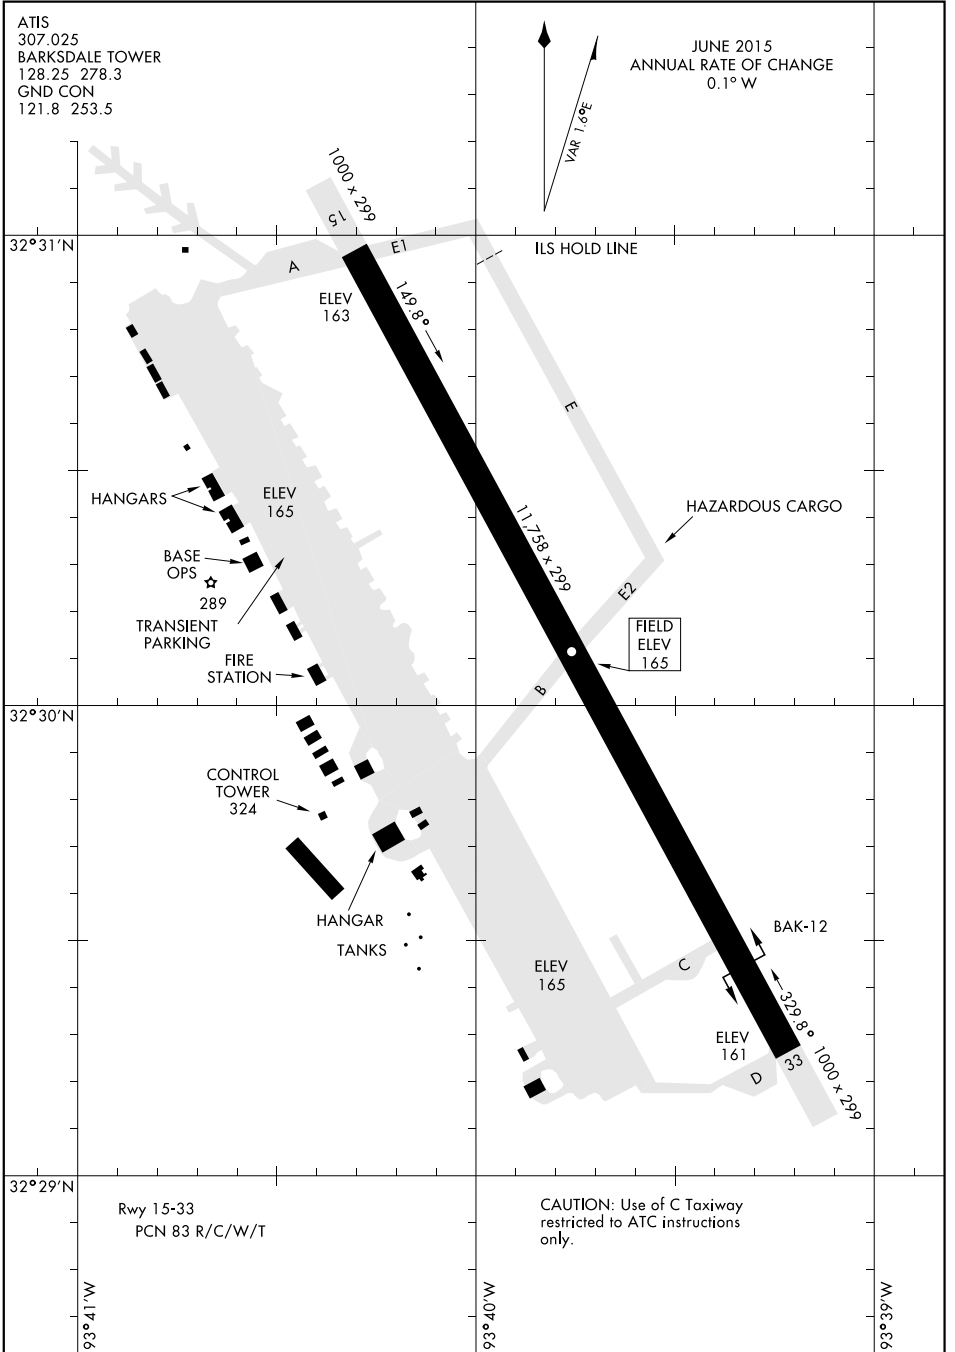

15176

AIRPORT DIAGRAM

AFD-391 [USAF]

BARKSDALE AFB (KBAD)

BOSSIER CITY, LOUISIANA

ATIS
 307.025
 BARKSDALE TOWER
 128.25 278.3
 GND CON
 121.8 253.5

JUNE 2015
 ANNUAL RATE OF CHANGE
 0.1° W

SC-4, 09 SEP 2021 to 07 OCT 2021

SC-4, 09 SEP 2021 to 07 OCT 2021

AIRPORT DIAGRAM

BOSSIER CITY, LOUISIANA

BARKSDALE AFB (KBAD)