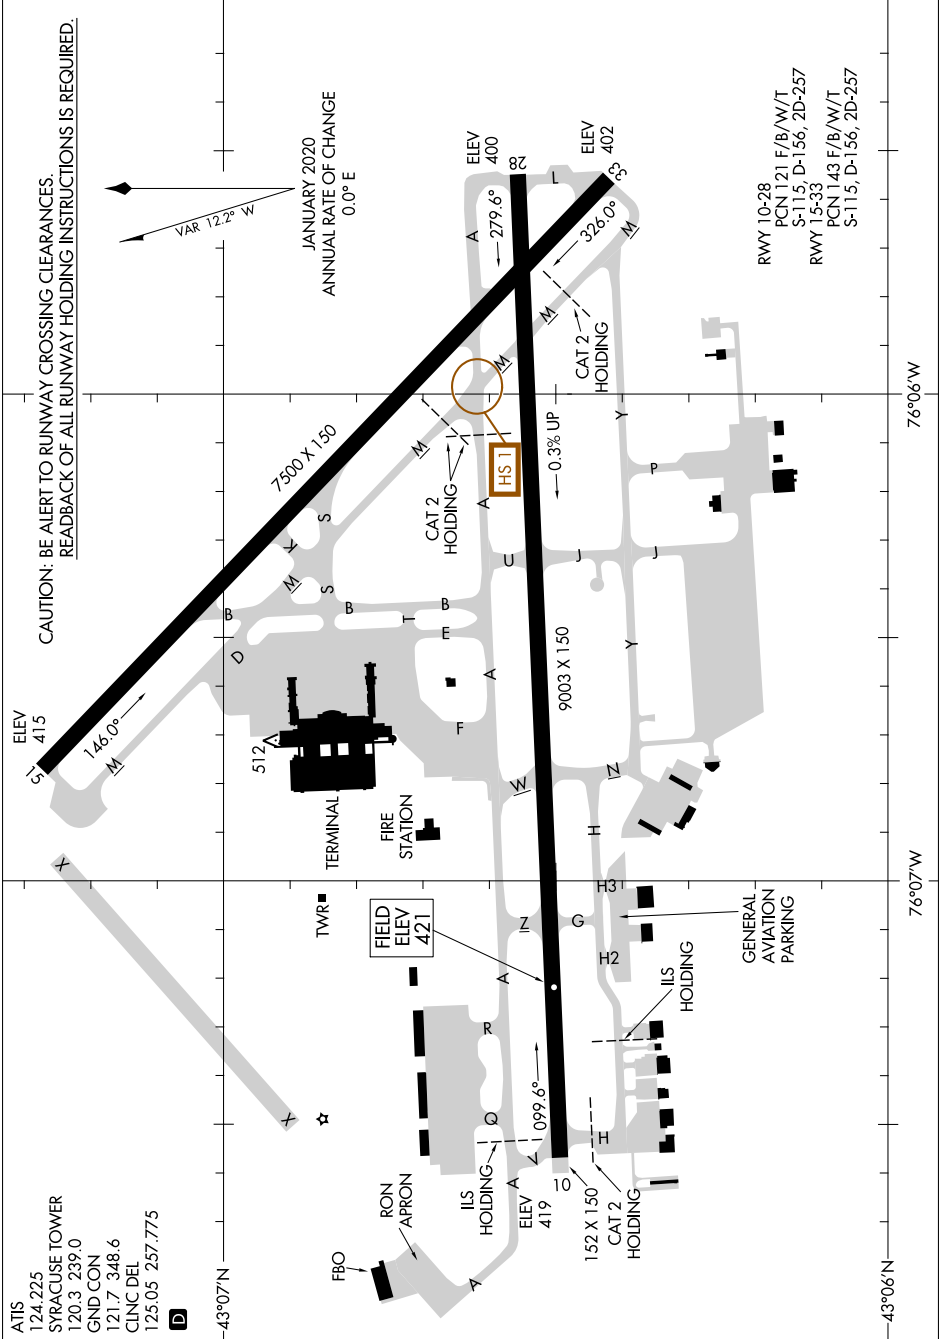

# AIRPORT DIAGRAM

AL-411 (FAA)

SYRACUSE HANCOCK INTL (SYR)  
SYRACUSE, NEW YORK

NE-2, 09 SEP 2021 to 07 OCT 2021

RWY 10-28  
PCN 121 F/B/W/T  
S-115, D-156, 2D-257

RWY 15-33  
PCN 143 F/B/W/T  
S-115, D-156, 2D-257

# AIRPORT DIAGRAM

SYRACUSE, NEW YORK  
SYRACUSE HANCOCK INTL (SYR)

NE-2, 09 SEP 2021 to 07 OCT 2021