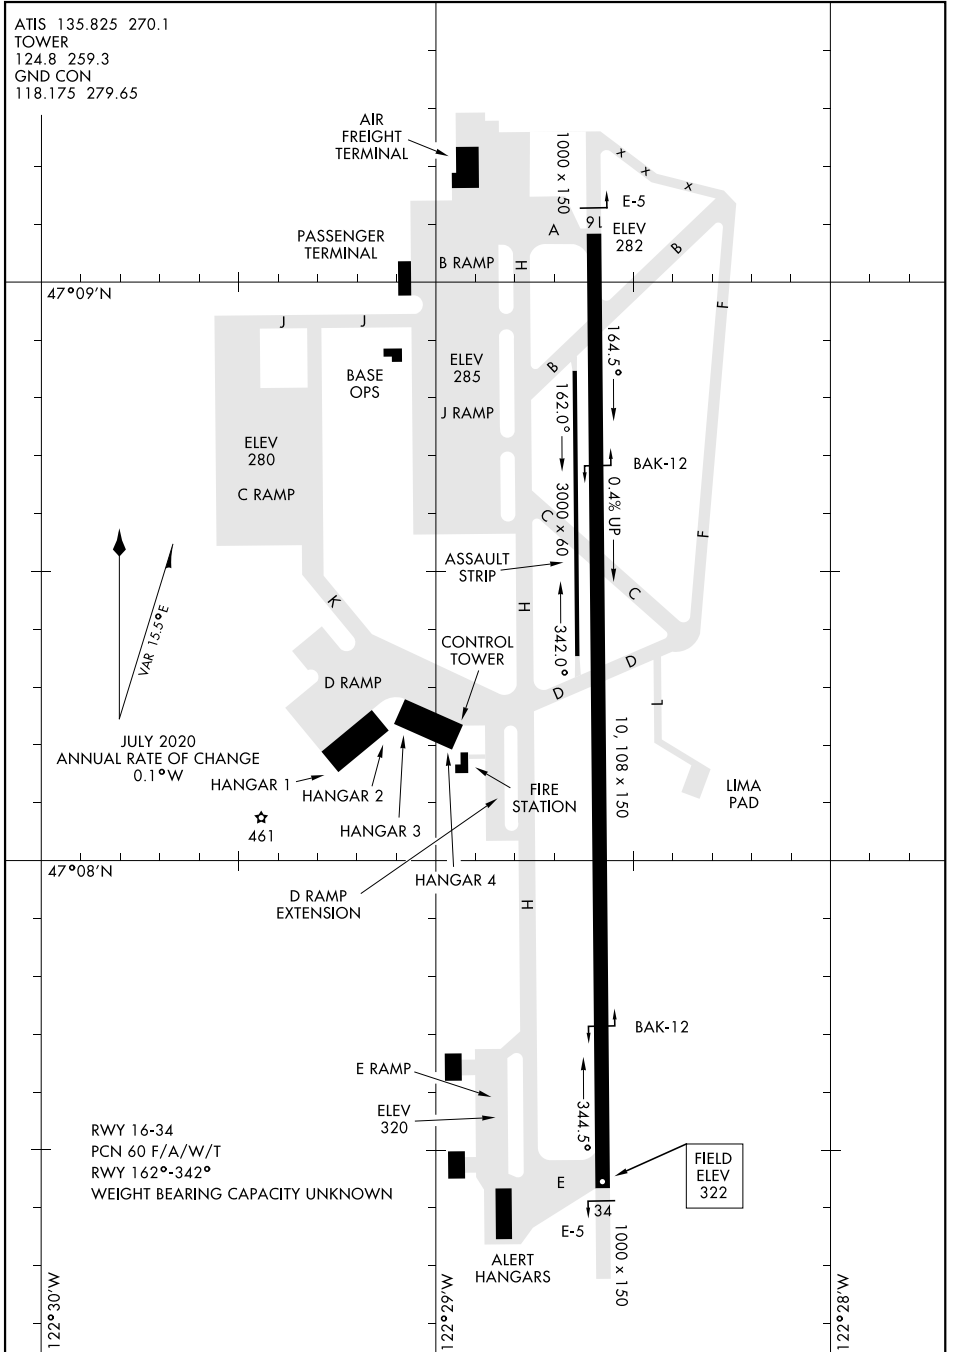

AIRPORT DIAGRAM

AL-414 [USAF]

ATIS 135.825 270.1
 TOWER
 124.8 259.3
 GND CON
 118.175 279.65

NW-1, 09 SEP 2021 to 07 OCT 2021

NW-1, 09 SEP 2021 to 07 OCT 2021

AIRPORT DIAGRAM