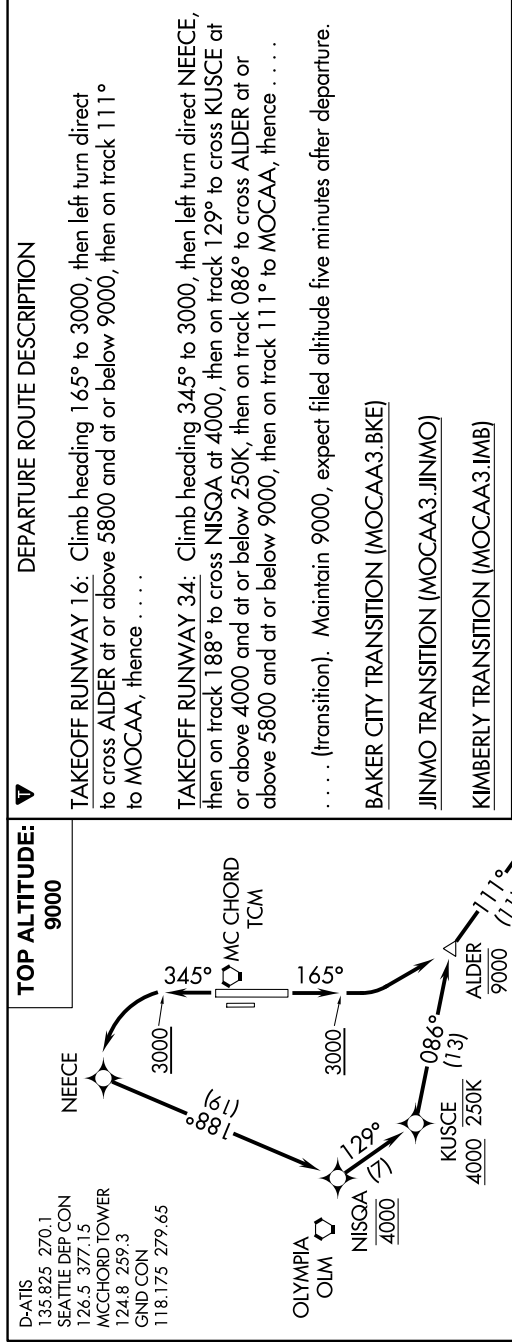

MOCAA THREE DEPARTURE (RNAV)

NW-1, 09 SEP 2021 to 07 OCT 2021

- D-ATIS 135.825 270.1
- SEATTLE DEP CON 126.5 377.15
- MCCHORD TOWER 124.8 259.3
- GND CON 118.175 279.65

NOTE: RNAV 1.
NOTE: GPS required.

TAKEOFF MINIMUMS
Rwy 16: Standard with minimum climb of 500' per NM to 3000.
Rwy 34: Standard with minimum climb of 500' per NM to 3000.

NW-1, 09 SEP 2021 to 07 OCT 2021

MOCAA THREE DEPARTURE (RNAV)