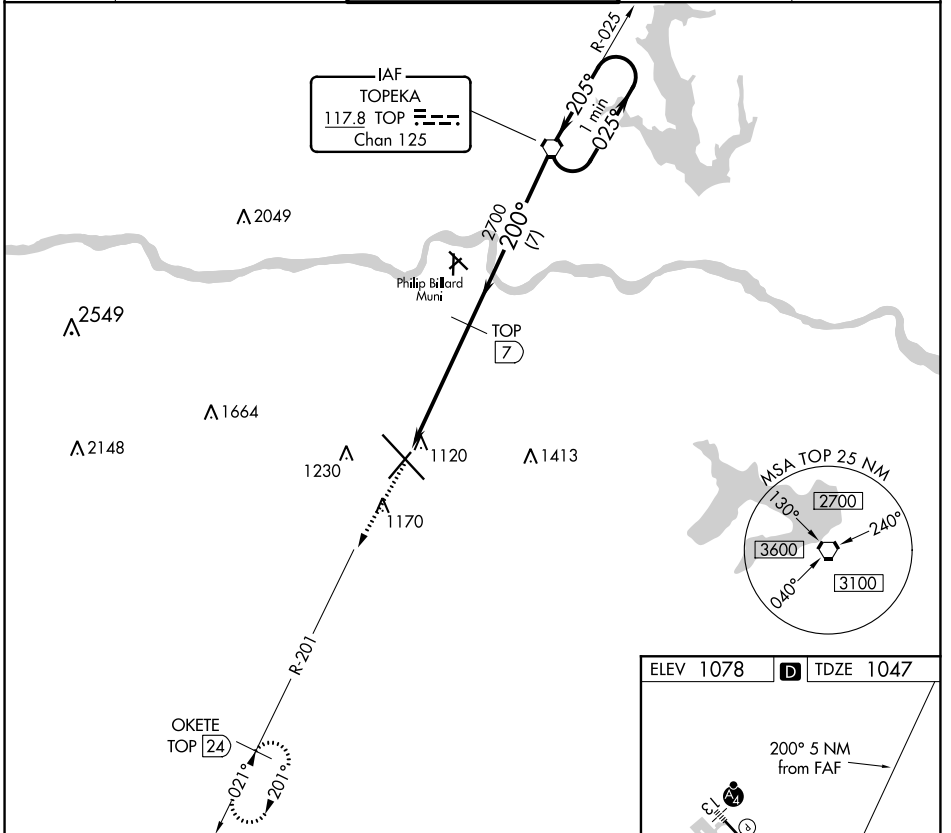

VORTAC TOP 117.8 Chan 125	APP CRS 200°	Rwy Idg TDZE Apt Elev	7001 1047 1078
---	------------------------	-----------------------------	---

VOR/DME or TACAN RWY 21

TOPEKA RGNL (F0E)

MISSED APPROACH: Climb to 3000 direct OKETE/24 EME and hold.

ATIS 128.25	KANSAS CITY CENTER 123.8 343.7	FORBES TOWER* 120.8 (CTAF) 340.2	GND CON 118.425 275.8	UNICOM 122.95
-----------------------	--	--	---------------------------------	-------------------------

NC-2, 09 SEP 2021 to 07 OCT 2021

NC-2, 09 SEP 2021 to 07 OCT 2021

3000 ↑ OKETE TOP 24	TOP 12	TOP 10.9	TOP 7	TOP VORTAC	One Minute Holding Pattern	200°	205°	3000	TCH 53	1.1	3.9 NM	7 NM	CATEGORY	A	B	C	D
													S-21	1440-1	393 (400-1)	1440-1½	393 (400-1½)
CIRCLING	1520-1 442 (500-1)	1580-1 502 (600-1)	1580-1½ 502 (600-1½)	1700-2 622 (700-2)													