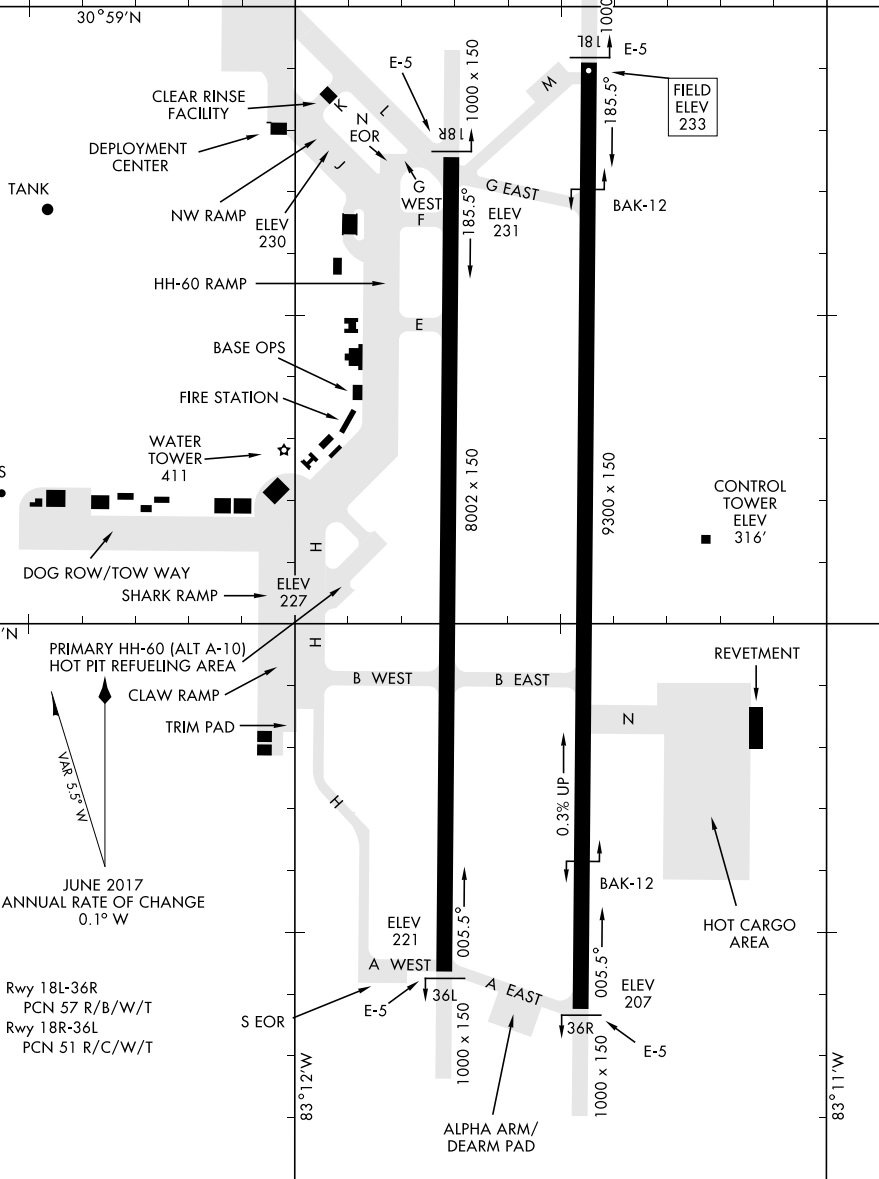

AIRPORT DIAGRAM

AFD-435 [USAF]

MOODY AFB (KVAD)
VALDOSTA, GEORGIA

ATIS 273.5 ★
MOODY TOWER ★
128.45 (CTAF) 257.625
GND CON
138.95 275.8
CLNC DEL
120.625 296.7

C-130
RAMP

SE-4, 09 SEP 2021 to 07 OCT 2021

SE-4, 09 SEP 2021 to 07 OCT 2021

AIRPORT DIAGRAM

VALDOSTA, GEORGIA
MOODY AFB (KVAD)