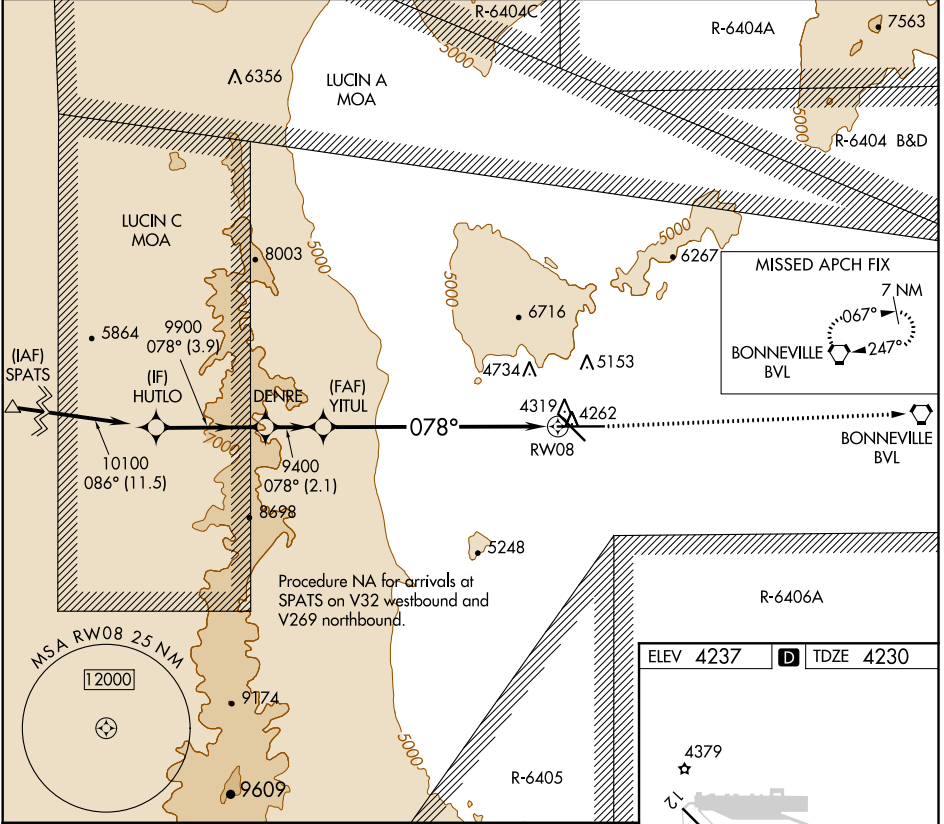

WAAS CH 42523 W08A	APP CRS 078°	Rwy Idg TDZE Apt Elev	10002 4230 4237
--	------------------------	-----------------------------	--

RNAV (GPS) RWY 8

WENDOVER (ENV)

Baro-VNAV NA. DME/DME RNP-0.3 NA. -13°C	MISSED APPROACH: Climb to 9000 direct BVL VORTAC and hold, continue climb-in-hold to 9000.
--	--

AWOS-3PT 120.55	SALT LAKE CENTER 128.55 269.175	UNICOM 122.8 (CTAF)
---------------------------	---	-------------------------------

ELEV 4237	TDZE 4230
-----------	-----------

CATEGORY	A	B	C	D
LPV DA	4560-1 330 (400-1)		NA	
LNAV/VNAV DA	4581-1 351 (400-1)		NA	

REIL Rwy 8, 12, 26 and 30

MIRL Rwy 8-26 and 12-30

SW-4, 09 SEP 2021 to 07 OCT 2021

SW-4, 09 SEP 2021 to 07 OCT 2021