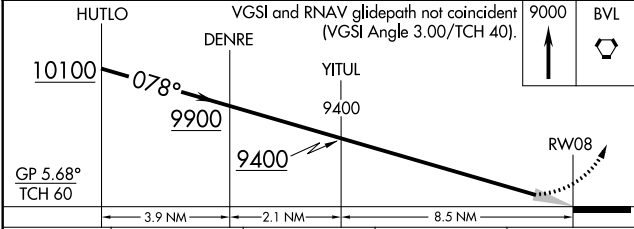

ELEV 4237	TDZE 4230