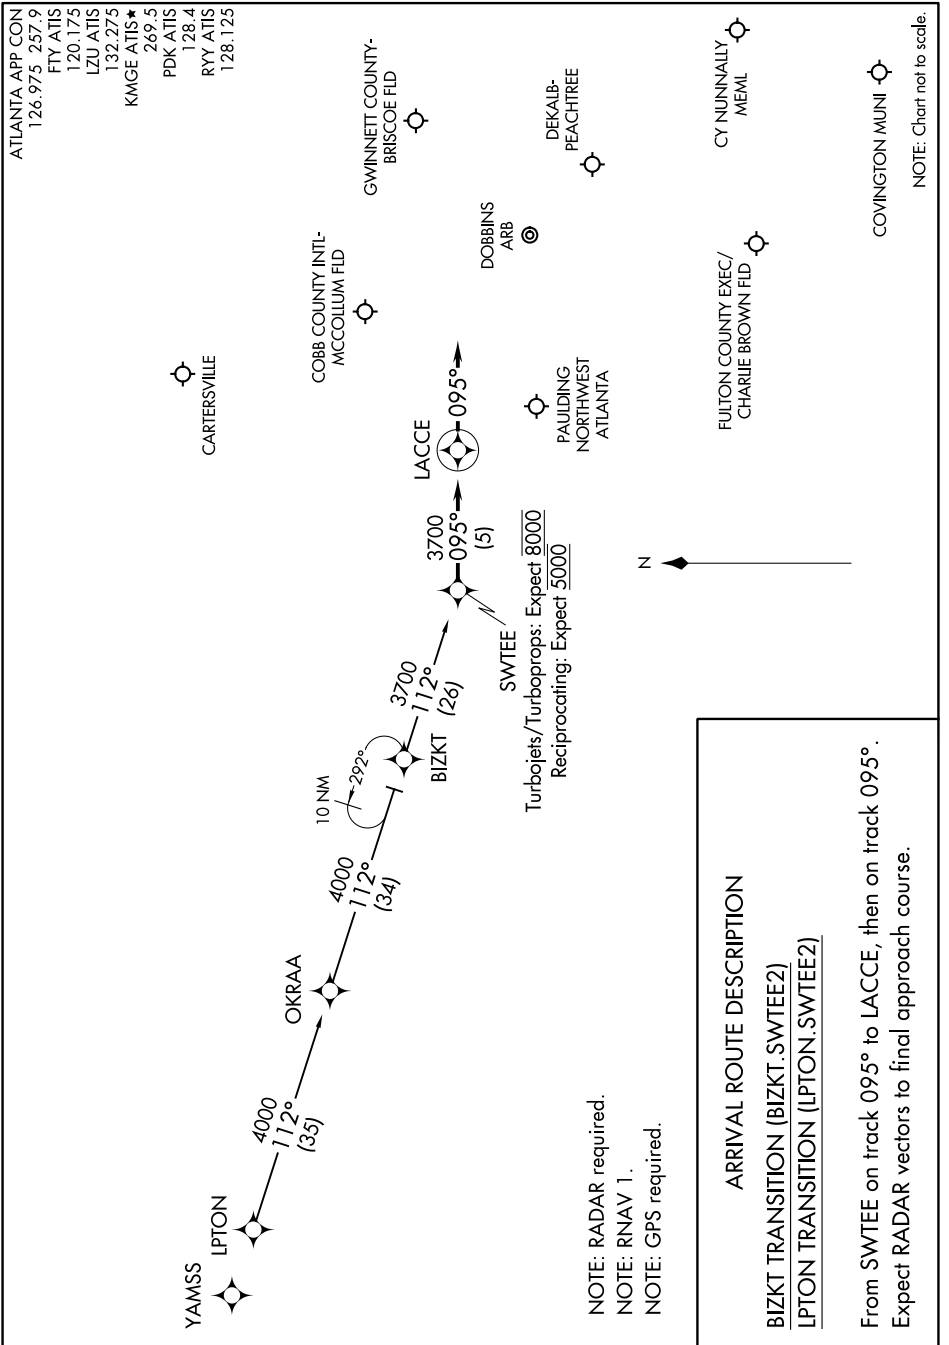

SWTEE TWO ARRIVAL (RNAV)

ATLANTA, GEORGIA

SE-4, 09 SEP 2021 to 07 OCT 2021

SWTEE TWO ARRIVAL (RNAV)

(SWTEE.SWTEE2) 21MAY20

ATLANTA, GEORGIA

ARRIVAL ROUTE DESCRIPTION

BIZKT TRANSITION (BIZKT.SWTEE2)

LPTON TRANSITION (LPTON.SWTEE2)

From SWTEE on track 095° to LACCE, then on track 095°. Expect RADAR vectors to final approach course.

- NOTE: RADAR required.
- NOTE: RNAV 1.
- NOTE: GPS required.

Turbojets/Turboprops: Expect 8000

Reciprocating: Expect 5000

NOTE: Chart not to scale.

SE-4, 09 SEP 2021 to 07 OCT 2021