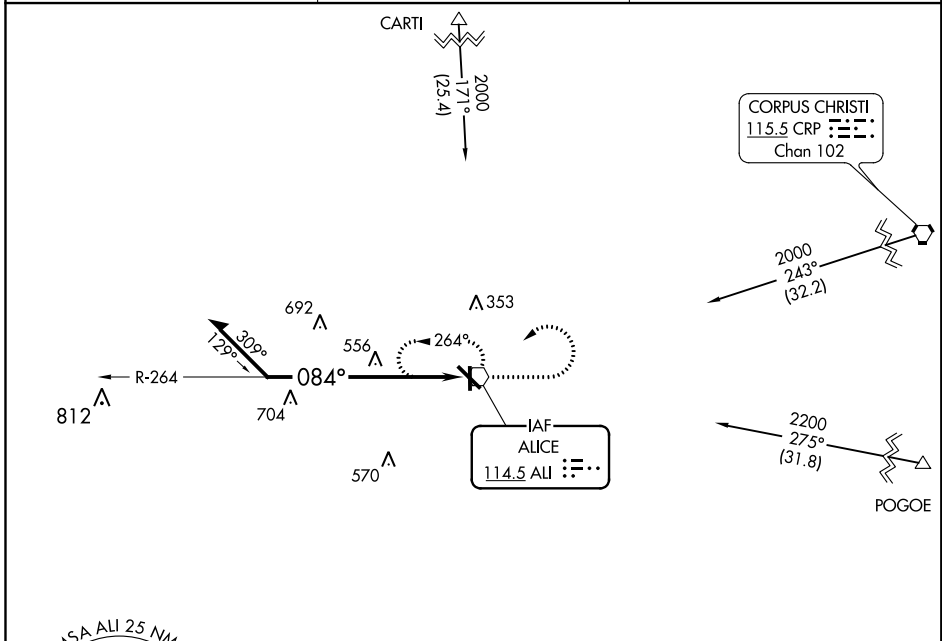

VOR ALI 114.5	APP CRS 084°	Rwy Idg TDZE Apt Elev	N/A N/A 178
-------------------------	------------------------	-----------------------------	--

VOR-A

ALICE INTL (ALI)

⚠ When local altimeter setting not received, use Nueces County altimeter setting and increase all MDAs 60 feet.

MISSED APPROACH: Climb to 1500 then climbing left turn to 2000 direct ALI VOR and hold.

ASOS 119.225	KINGSVILLE APP CON ★ 119.9 290.45	UNICOM 123.0 (CTAF) ①
------------------------	---	---------------------------------

CATEGORY	A	B	C	D
CIRCLING	1060-1¼	882 (900-1¼)	1060-2¾ 882 (900-2¾)	1060-3 882 (900-3)

SC-3, 09 SEP 2021 to 07 OCT 2021

SC-3, 09 SEP 2021 to 07 OCT 2021