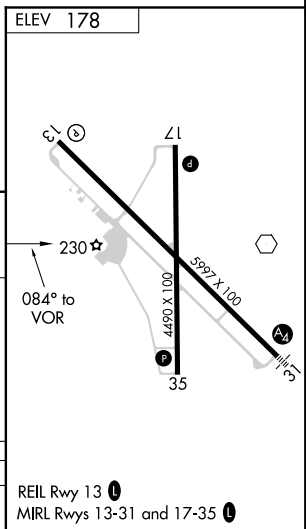

VOR ALI 114.5	APP CRS 084°	Rwy Idg TDZE Apt Elev	N/A N/A 178
-------------------------	------------------------	-----------------------------	--

VOR-A

ALICE INTL (ALI)

⚠ When local altimeter setting not received, use Nueces County altimeter setting and increase all MDAs 60 feet.

MISSED APPROACH: Climb to 1500 then climbing left turn to 2000 direct ALI VOR and hold.

ASOS 119.225	KINGSVILLE APP CON ★ 119.9 290.45	UNICOM 123.0 (CTAF) ①
------------------------	---	---------------------------------

CATEGORY	A	B	C	D
CIRCLING	1060-1¼	882 (900-1¼)	1060-2¾ 882 (900-2¾)	1060-3 882 (900-3)

SC-3, 09 SEP 2021 to 07 OCT 2021

SC-3, 09 SEP 2021 to 07 OCT 2021