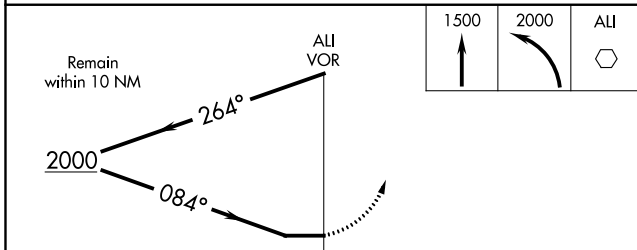

MISSED APPROACH: Climb to 1500 then climbing left turn to 2000 direct ALI VOR and hold.

ASOS 119.225	KINGSVILLE APP CON ★ 119.9 290.45	UNICOM 123.0 (CTAF) ①
------------------------	---	---------------------------------