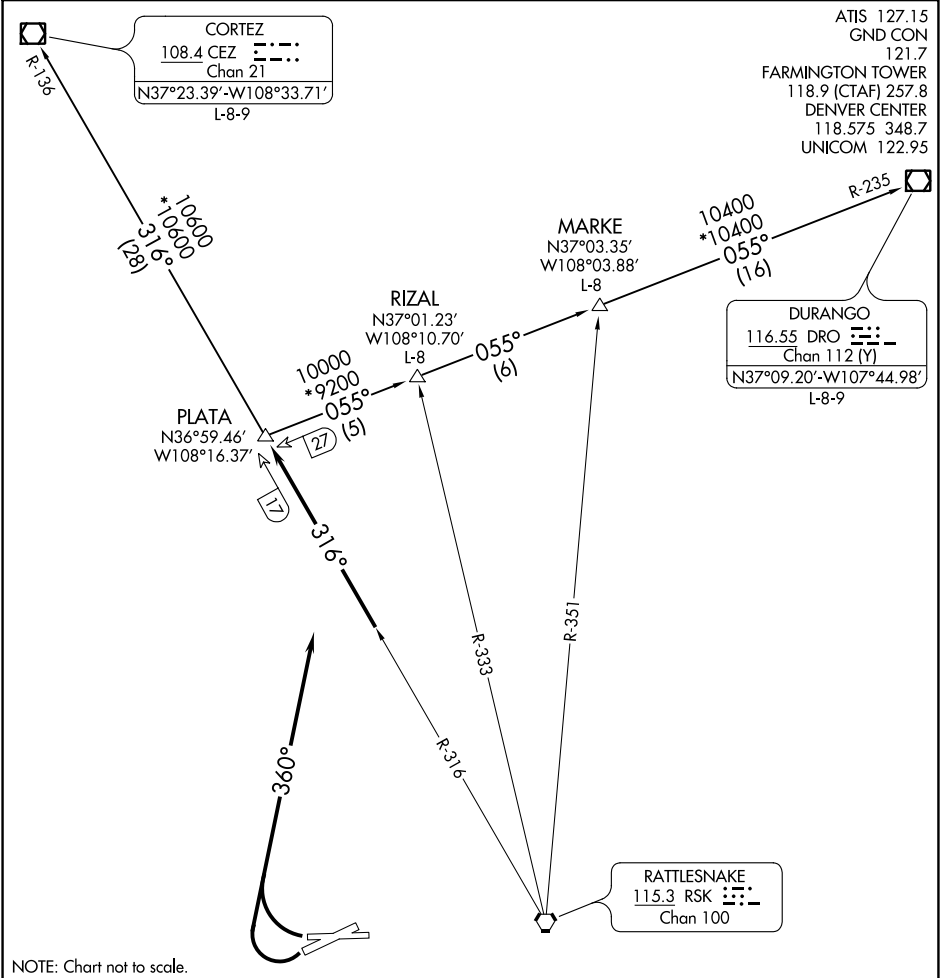

(PLATA1.PLATA) 21112  
**PLATA ONE DEPARTURE**

AL-493 (FAA)

FOUR CORNERS RGNL (F'MN)  
 FARMINGTON, NEW MEXICO

SW-1, 09 SEP 2021 to 07 OCT 2021

SW-1, 09 SEP 2021 to 07 OCT 2021

**DEPARTURE ROUTE DESCRIPTION**

Aircraft departure Runways 23 and 25 turn right heading 360° to intercept RSK R-316 to PLATA INT. Thence via (transition) or (assigned route).

CORTEZ TRANSITION (PLATA1.CEZ): From over PLATA INT via RSK R-316 and CEZ R-136 to CEZ VOR/DME.

DURANGO TRANSITION (PLATA1.DRO): From over PLATA INT via DRO R-235 to DRO VOR/DME.

MARKE TRANSITION (PLATA1.MARKE): From over PLATA INT via DRO R-235 to MARKE INT.

RIZAL TRANSITION (PLATA1.RIZAL): From over PLATA INT via DRO R-235 to RIZAL INT.

**PLATA ONE DEPARTURE**  
 (PLATA1.PLATA) 05DEC96

FARMINGTON, NEW MEXICO  
 FOUR CORNERS RGNL (F'MN)