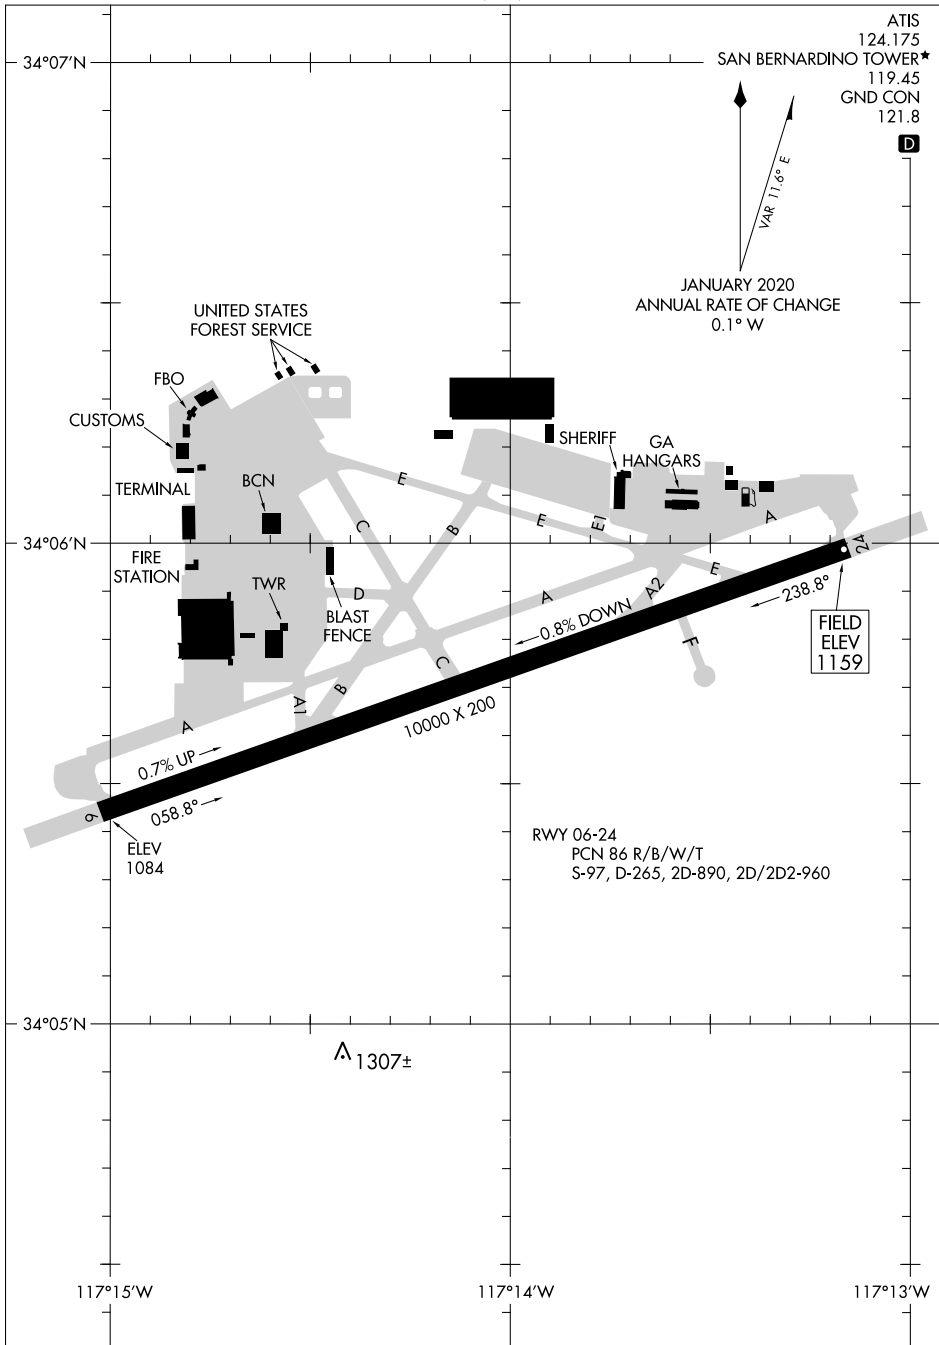

AIRPORT DIAGRAM

AL-547 (FAA)

SAN BERNARDINO INTL (SBD)
SAN BERNARDINO, CALIFORNIA

ATIS 124.175
SAN BERNARDINO TOWER* 119.45
GND CON 121.8

JANUARY 2020
ANNUAL RATE OF CHANGE
0.1° W

D

SW-3, 09 SEP 2021 to 07 OCT 2021

SW-3, 09 SEP 2021 to 07 OCT 2021

AIRPORT DIAGRAM

SAN BERNARDINO, CALIFORNIA
SAN BERNARDINO INTL (SBD)