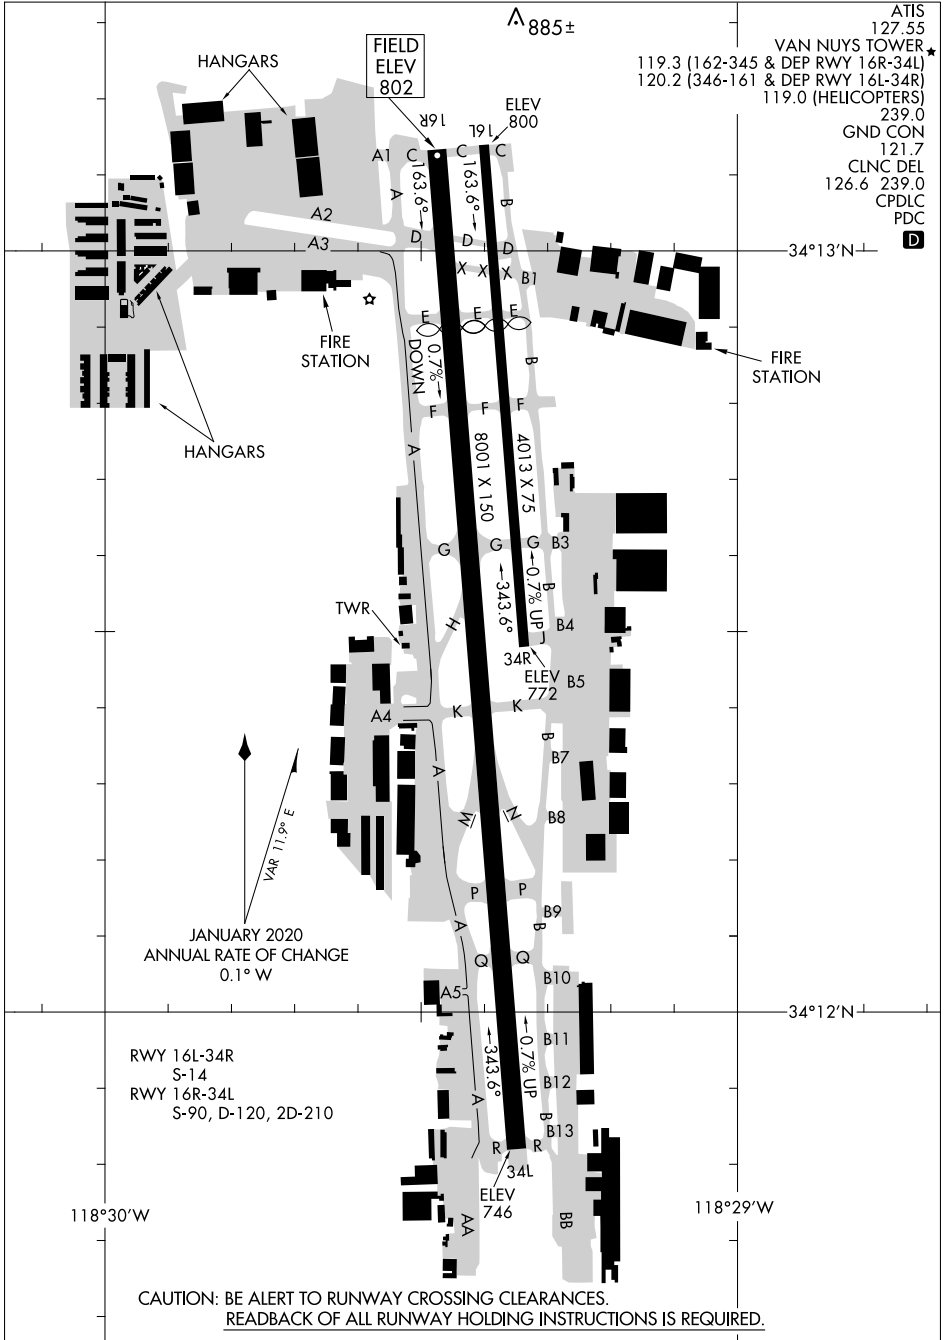

AIRPORT DIAGRAM

AL-552 (FAA)

VAN NUYS (VNY)
VAN NUYS, CALIFORNIA

ATIS 127.55
 VAN NUYS TOWER ★ 119.3 (162-345 & DEP RWY 16R-34L)
 120.2 (346-161 & DEP RWY 16L-34R)
 119.0 (HELICOPTERS)
 GND CON 121.7
 CLNC DEL 126.6
 CPDLC 239.0
 PDC

SW-3, 09 SEP 2021 to 07 OCT 2021

SW-3, 09 SEP 2021 to 07 OCT 2021

CAUTION: BE ALERT TO RUNWAY CROSSING CLEARANCES.
 READBACK OF ALL RUNWAY HOLDING INSTRUCTIONS IS REQUIRED.

AIRPORT DIAGRAM

VAN NUYS, CALIFORNIA
VAN NUYS (VNY)