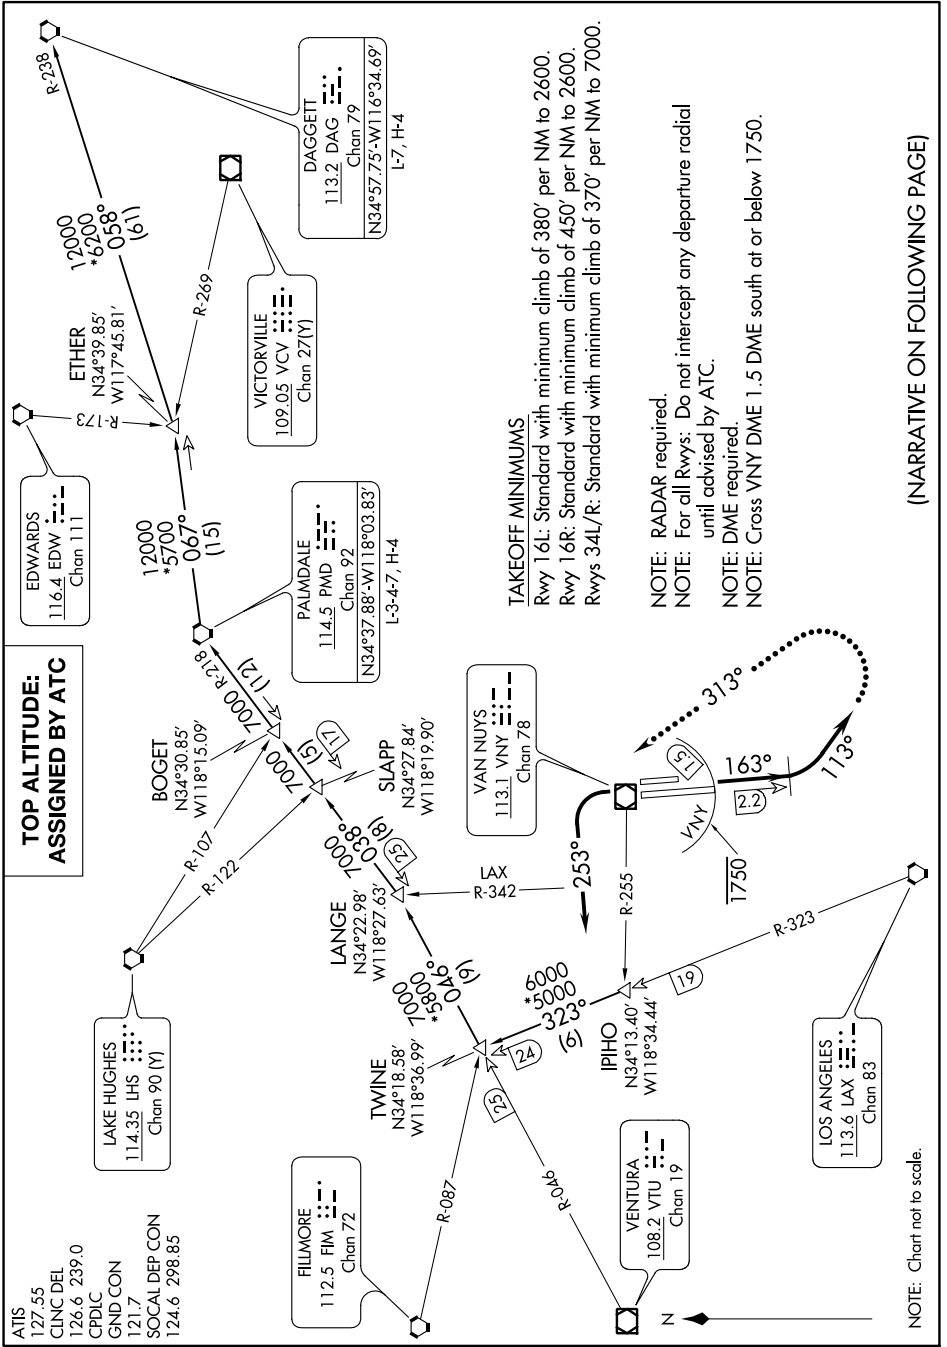

NEWHALL ONE DEPARTURE

AL-552 (FAA)

VAN NUYS (VNY)
VAN NUYS, CALIFORNIA

SW-3, 09 SEP 2021 to 07 OCT 2021

(NARRATIVE ON FOLLOWING PAGE)

SW-3, 09 SEP 2021 to 07 OCT 2021

NEWHALL ONE DEPARTURE

VAN NUYS, CALIFORNIA
VAN NUYS (VNY)

NOTE: Chart not to scale.