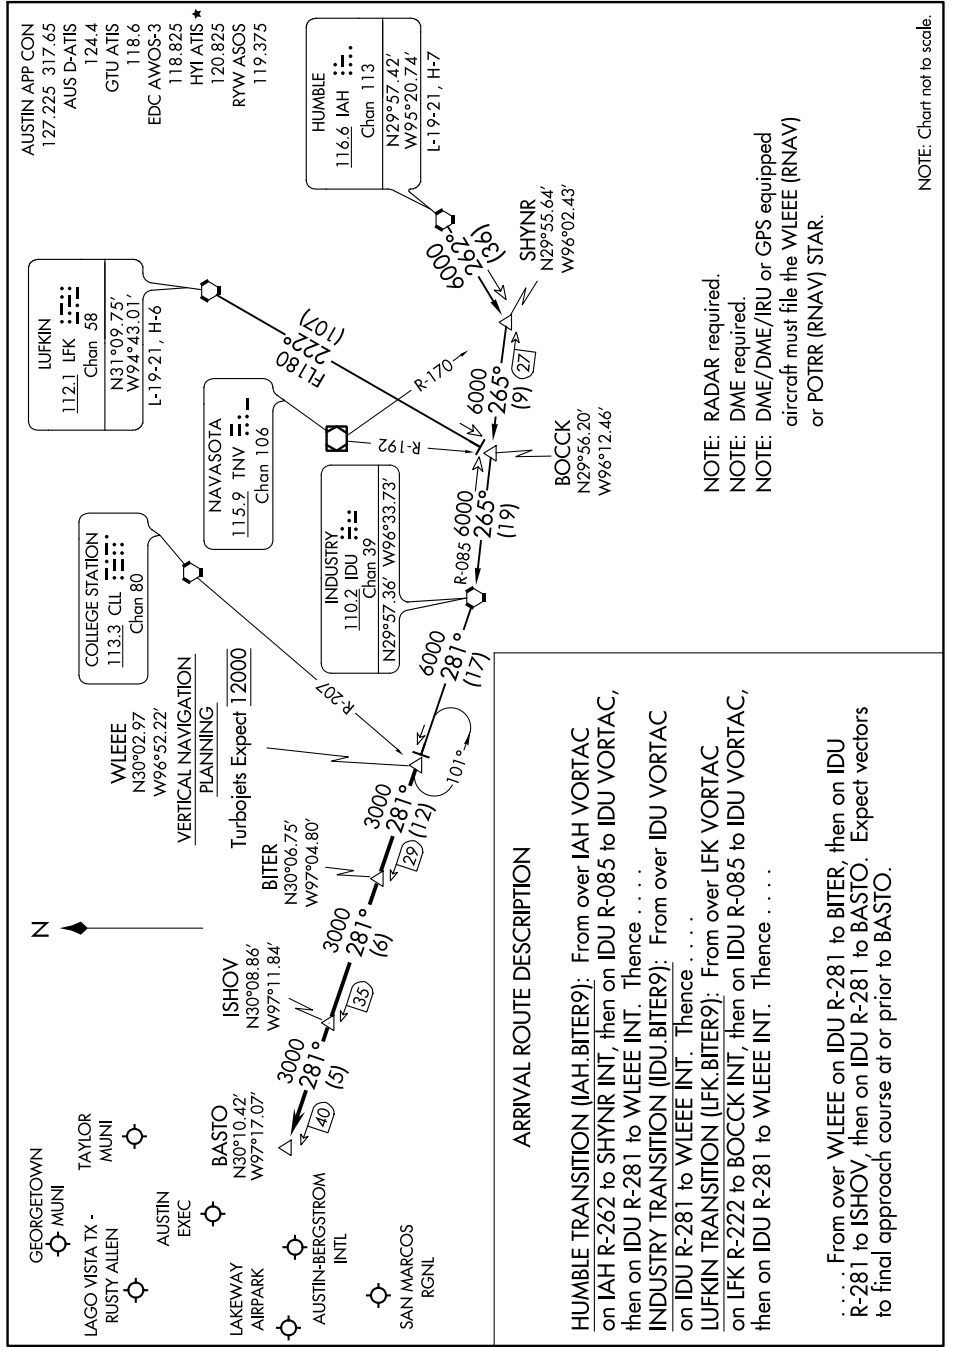

BITER NINE ARRIVAL

SC-3, 09 SEP 2021 to 07 OCT 2021

NOTE: Chart not to scale.

NOTE: RADAR required.
 NOTE: DME required.
 NOTE: DME/DME/IRU or GPS equipped aircraft must file the WLEEE (RNAV) or POTRR (RNAV) STAR.

SC-3, 09 SEP 2021 to 07 OCT 2021

BITER NINE ARRIVAL