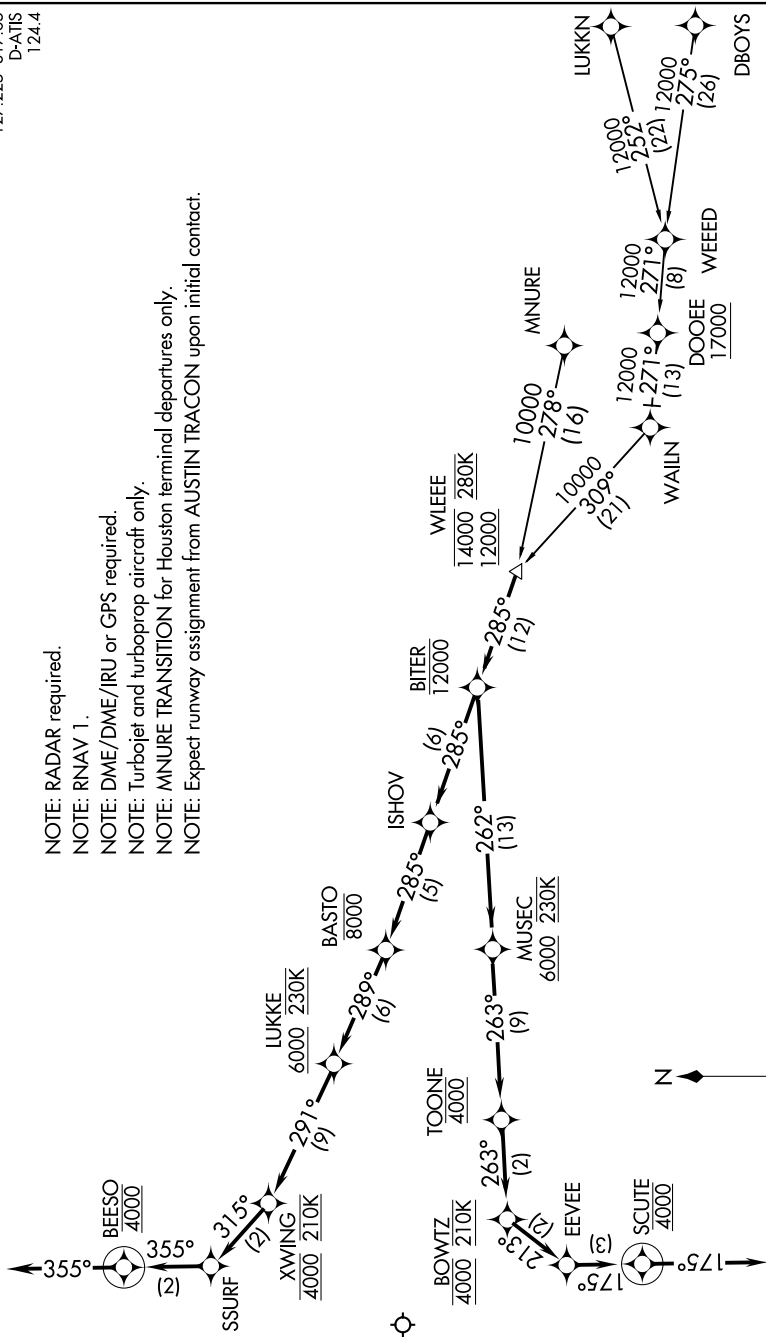

WLEEE SIX ARRIVAL (RNAV)

SC-3, 09 SEP 2021 to 07 OCT 2021

AUSTIN APP CON
127.225 317.65
D-ATIS
124.4

- NOTE: RADAR required.
- NOTE: RNAV 1.
- NOTE: DME/DME/IRU or GPS required.
- NOTE: Turbojet and turboprop aircraft only.
- NOTE: MNURE TRANSITION for Houston terminal departures only.
- NOTE: Expect runway assignment from AUSTIN TRACON upon initial contact.

NOTE: Chart not to scale.

(NARRATIVE ON FOLLOWING PAGE)

WLEEE SIX ARRIVAL (RNAV)

SC-3, 09 SEP 2021 to 07 OCT 2021