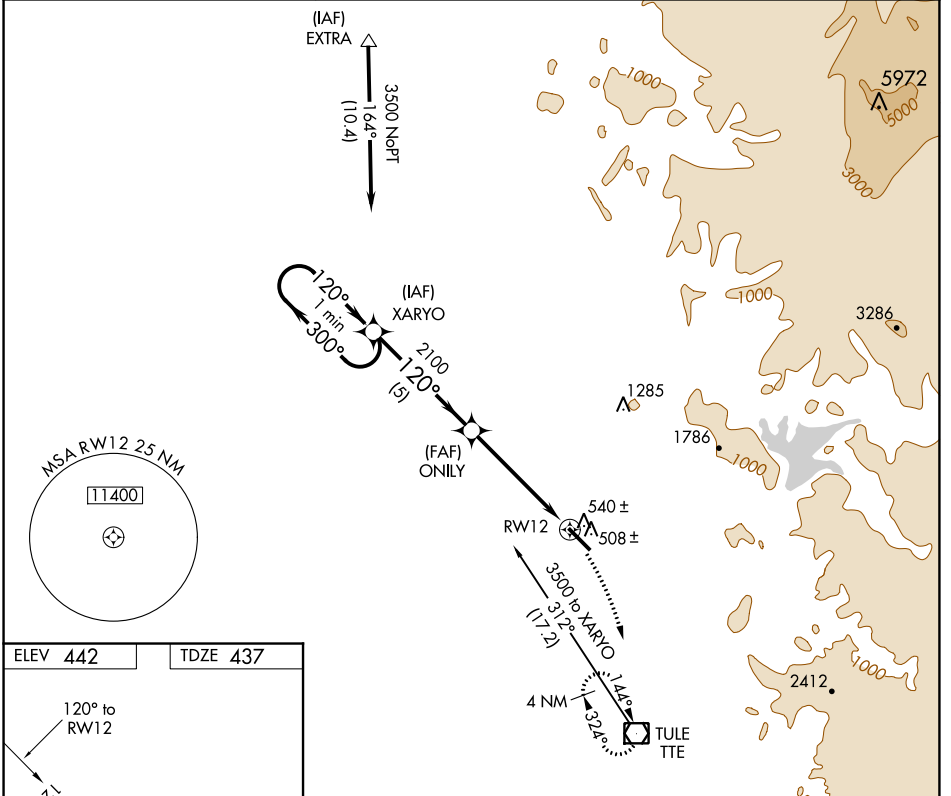

APP CRS	Rwy Idg	<b>5960</b>
<b>120°</b>	TDZE	<b>437</b>
	Apt Elev	<b>442</b>

# GPS RWY 12

PORTERVILLE MUNI (PTV)

**NA** MISSED APPROACH: Climbing right turn to 3100 direct TTE VOR/DME and hold.

AWOS-3PT <b>134.625</b>	BAKERSFIELD APP CON * <b>120.5</b>	UNICOM <b>122.8 (CTAF)</b>
----------------------------	---------------------------------------	-------------------------------

CATEGORY	A	B	C	D
S-12	800-1 363 (400-1)			800-1¼ 363 (400-1¼)
CIRCLING	880-1 438 (500-1)	900-1 458 (500-1)	900-1½ 458 (500-1½)	1000-2 558 (600-2)

SW-2, 09 SEP 2021 to 07 OCT 2021

SW-2, 09 SEP 2021 to 07 OCT 2021