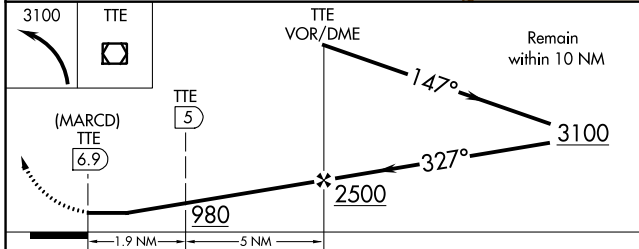

CATEGORY	A	B	C	D
CIRCLING	980-1	538 (600-1)	980-1½ 538 (600-1½)	1000-2 558 (600-2)
DME MINIMA				
CIRCLING	880-1 438 (500-1)	900-1 458 (500-1)	900-1½ 458 (500-1½)	1000-2 558 (600-2)

FAF to MAP 6.9 NM					
Knots	60	90	120	150	180
Min:Sec	6:54	4:36	3:27	2:46	2:18

SW-2, 09 SEP 2021 to 07 OCT 2021

SW-2, 09 SEP 2021 to 07 OCT 2021