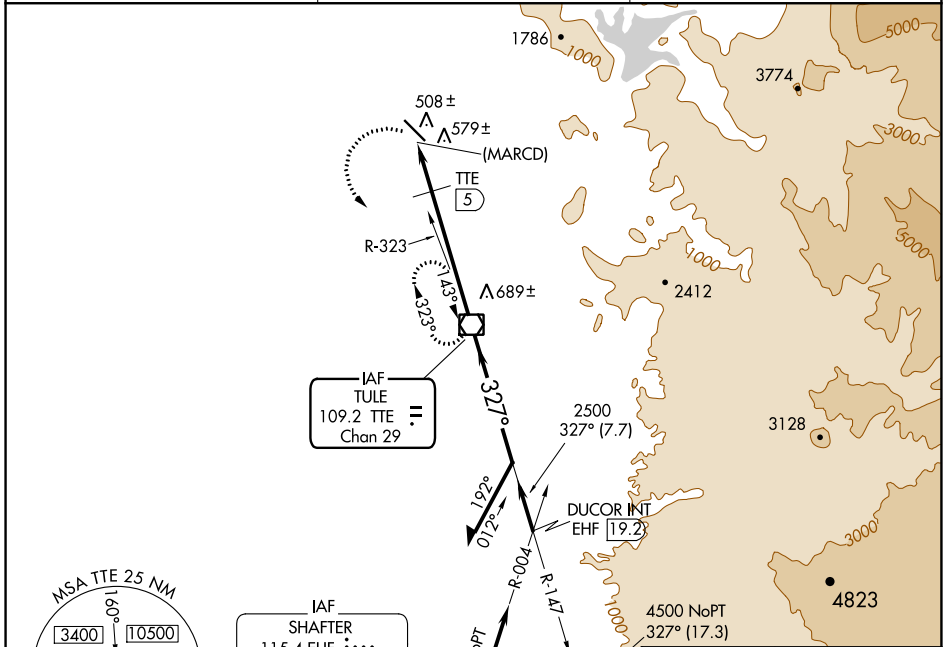

VOR/DME TTE 109.2 Chan 29	APP CRS 327°	Rwy Idg TDZE Apt Elev N/A N/A 442
---	------------------------	---

VOR or GPS-A

PORTERVILLE MUNI (P'TV)

▽ MISSED APPROACH: Climbing left turn to 3100 direct TTE VOR/DME and hold.

AWOS-3PT 134.625	BAKERFIELD APP CON* 120.5	UNICOM 122.8 (CTAF) 0
----------------------------	-------------------------------------	--

IAF SHAFTER
115.4 EHF
Chan 101

CATEGORY	A	B	C	D
CIRCLING	980-1	538 (600-1)	980-1½ 538 (600-1½)	1000-2 558 (600-2)
DME MINIMA				
CIRCLING	880-1 438 (500-1)	900-1 458 (500-1)	900-1½ 458 (500-1½)	1000-2 558 (600-2)

FAF to MAP 6.9 NM					
Knots	60	90	120	150	180
Min:Sec	6:54	4:36	3:27	2:46	2:18

SW-2, 09 SEP 2021 to 07 OCT 2021

SW-2, 09 SEP 2021 to 07 OCT 2021