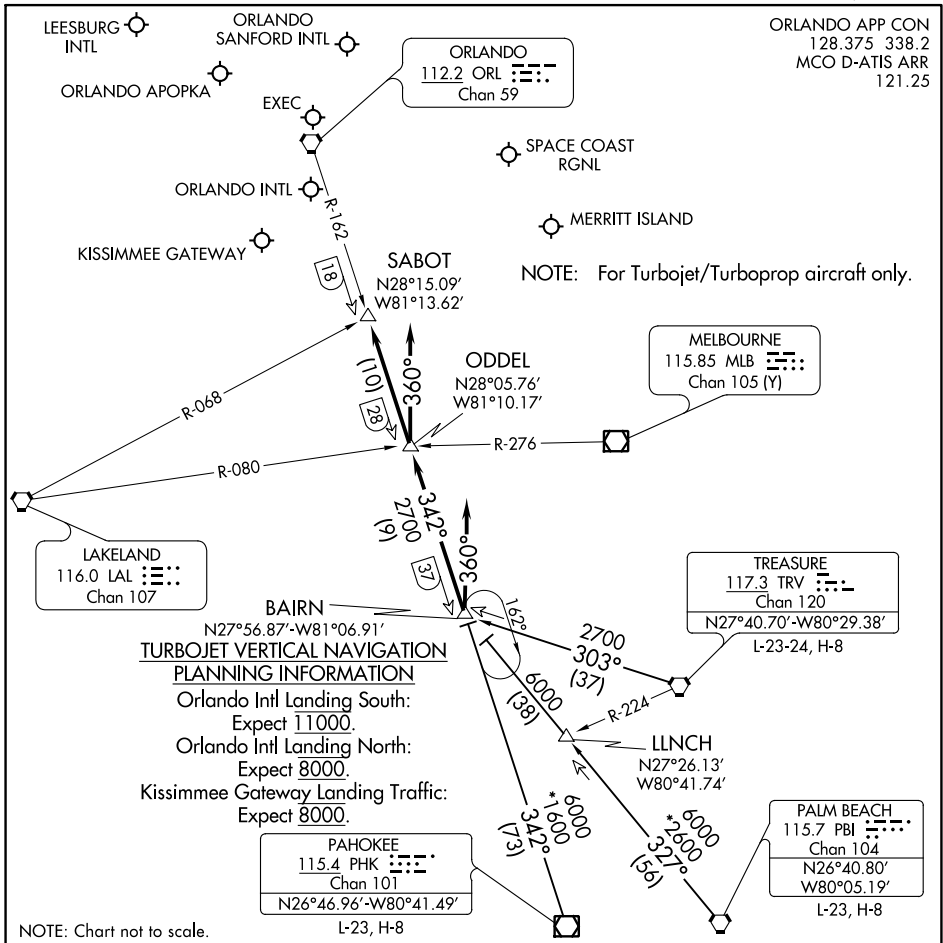

(BAIRN.GOOFY7) 21224

AL-571 (FAA)

GOOFY SEVEN ARRIVAL

ORLANDO, FLORIDA

ARRIVAL ROUTE DESCRIPTION

PAHOKEE TRANSITION (PHK.GOOFY7): From over PHK VOR/DME on PHK R-342 to BAIRN INT.

Thence...

PALM BEACH TRANSITION (PBI.GOOFY7): From over PBI VORTAC on PBI R-327 to BAIRN INT.

Thence...

TREASURE TRANSITION (TRV.GOOFY7): From over TRV VORTAC on TRV R-303 to BAIRN INT.

Thence...

ORLANDO INTL:

... Rwy 17/18: From over BAIRN INT on ORL VORTAC R-162 to ODDEL INT. Depart ODDEL INT heading 360° for vector to final approach course.

... Rwy 35/36: Depart BAIRN INT heading 360° for vector to final approach course.

LEESBURG INTL: ... From over BAIRN INT on ORL VORTAC R-162 to SABOT INT. Expect RADAR vectors to the airport.

ALL OTHER AIRPORTS: ... From over BAIRN INT on ORL VORTAC R-162 to SABOT INT.

Expect RADAR vectors to final approach course.

GOOFY SEVEN ARRIVAL

ORLANDO, FLORIDA

(BAIRN.GOOFY7) 27APR17

SE-3, 09 SEP 2021 to 07 OCT 2021

SE-3, 09 SEP 2021 to 07 OCT 2021