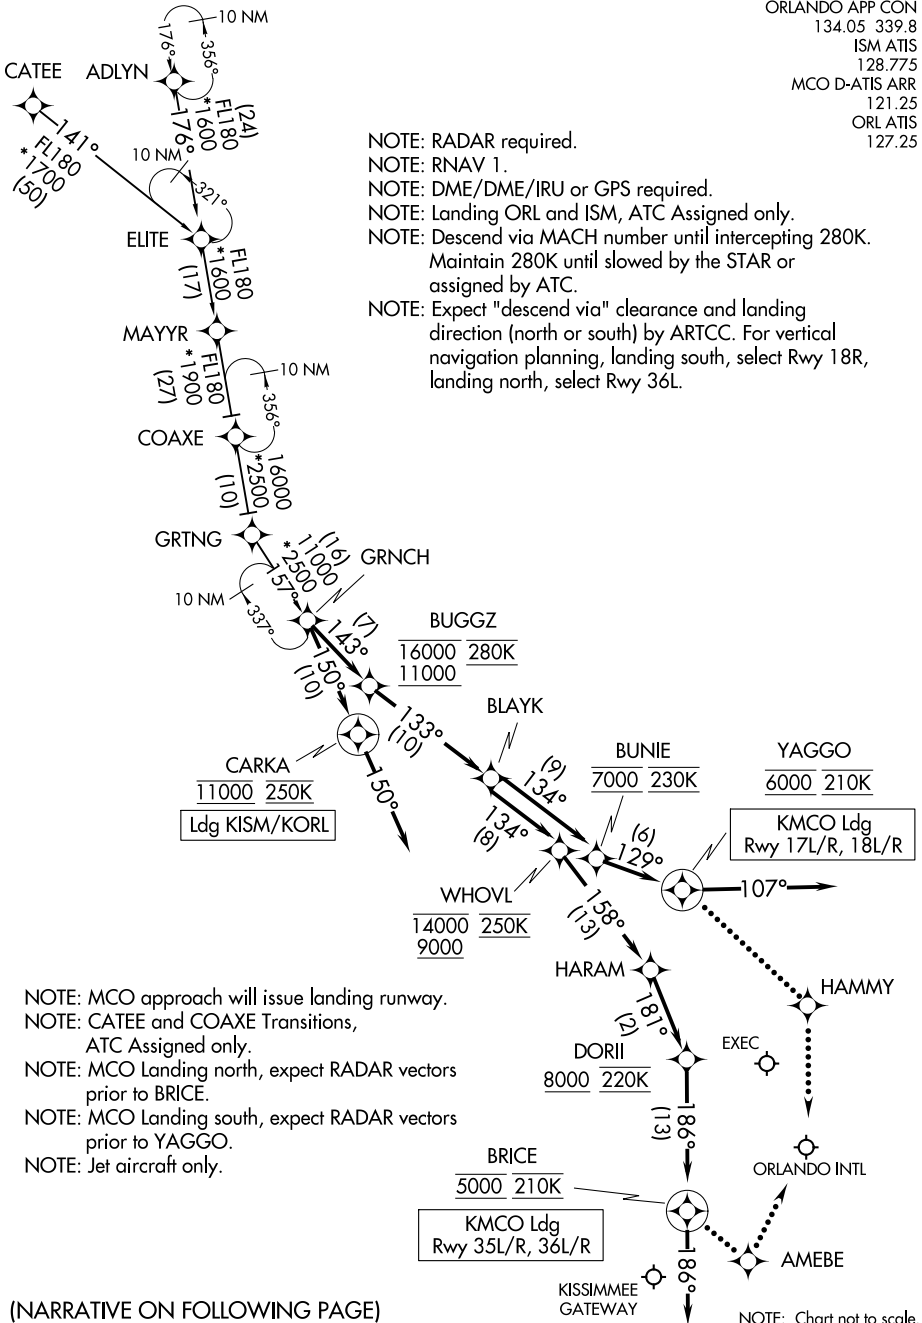

GRNCH ONE ARRIVAL (RNAV)

ORLANDO, FLORIDA

ORLANDO APP CON
 134.05 339.8
 ISM ATIS
 128.775
 MCO D-ATIS ARR
 121.25
 ORLATIS
 127.25

SE-3, 09 SEP 2021 to 07 OCT 2021

SE-3, 09 SEP 2021 to 07 OCT 2021

GRNCH ONE ARRIVAL (RNAV)

ORLANDO, FLORIDA

NOTE: Chart not to scale.