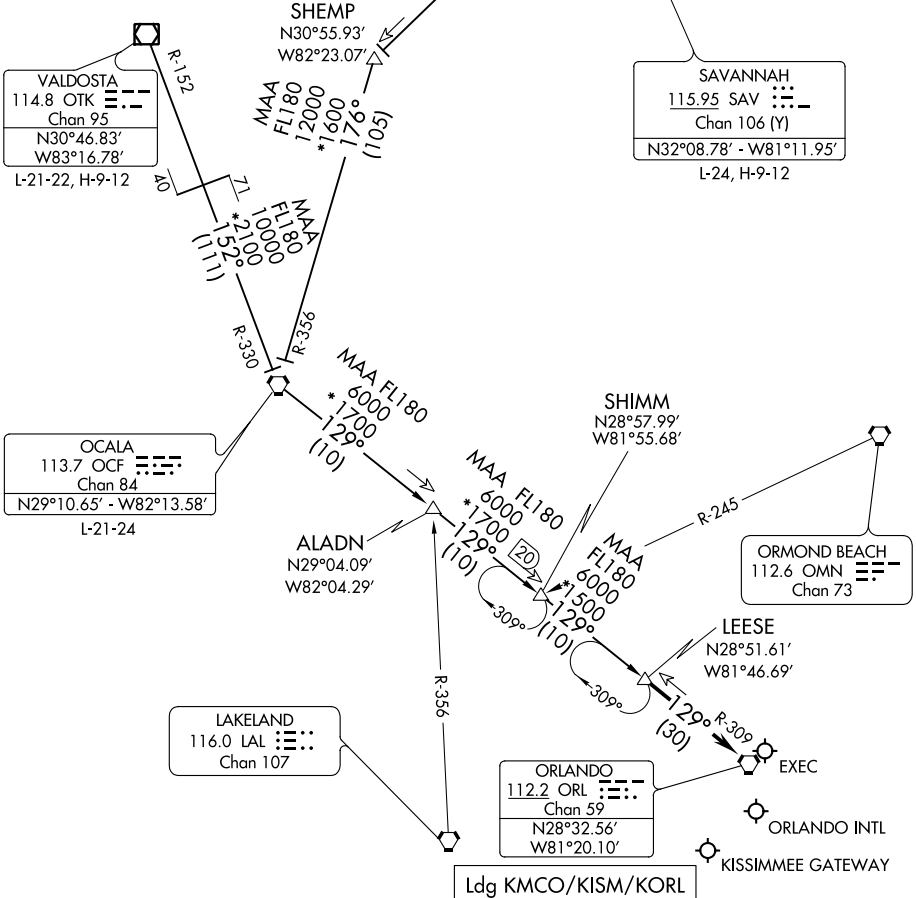

LEESE THREE ARRIVAL

ORLANDO, FLORIDA

JACKSONVILLE APP CON
128.675 263.05
ORLANDO APP CON
134.05 339.8
ISM ATIS
128.775
MCO D-ATIS ARR
121.25
ORL ATIS
127.25

NOTE: RADAR required
NOTE: DME required

SE-3, 09 SEP 2021 to 07 OCT 2021

SE-3, 09 SEP 2021 to 07 OCT 2021

LEESE THREE ARRIVAL

ORLANDO, FLORIDA