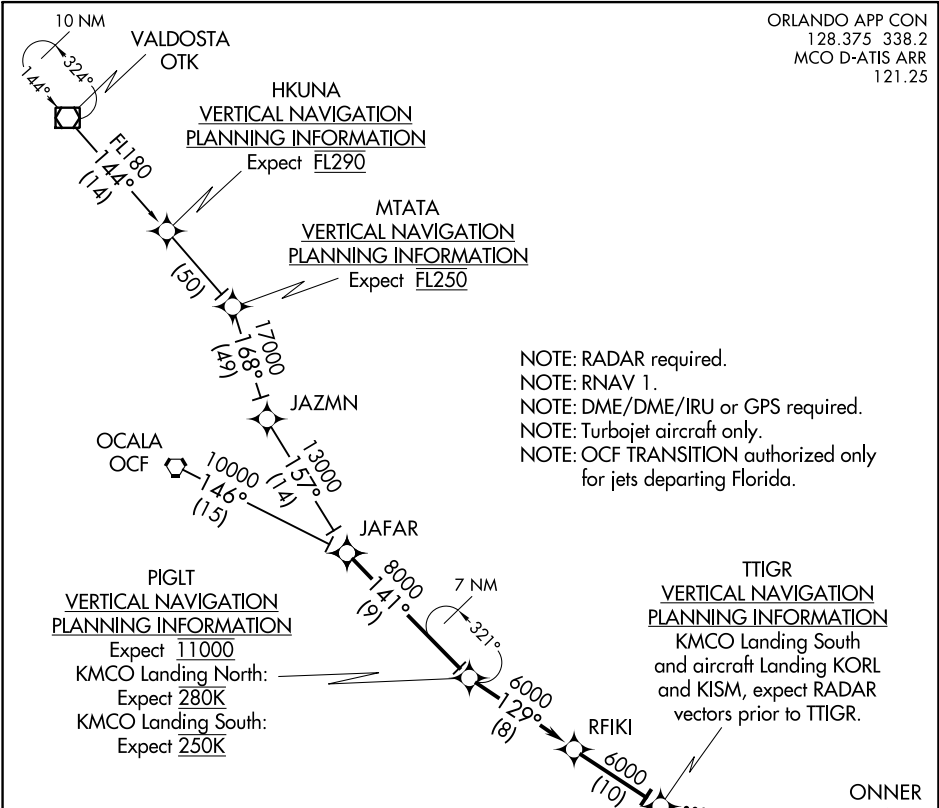

PIGLT SIX ARRIVAL (RNAV)

ORLANDO, FLORIDA

ORLANDO APP CON
128.375 338.2
MCO D-ATIS ARR
121.25

ARRIVAL ROUTE DESCRIPTION

OCALA TRANSITION (OCF.PIGLT6) VALDOSTA TRANSITION (OTK.PIGLT6)

From JAFAR on track 141° to PIGLT, then on track 129° to RFIKI, then on track 129° to TTIGR, then on track 126° to TWONA, then on track 186° to DREKS, then on track 186° to SPYDR, then on track 185° to WAVIN, then on track 095°. Expect RADAR vectors to final approach course.

LOST COMMUNICATIONS:

NORTH OPERATION: Continue track to JAFAR, track to WAVIN, then turn left to intercept Rwy 36L final approach course, conduct approach.

SOUTH OPERATION: Continue track to JAFAR, track to TTIGR, track to ONNER, then right turn to intercept Rwy 18R final approach course, conduct approach.

NOTE: Chart not to scale.

PIGLT SIX ARRIVAL (RNAV)

ORLANDO, FLORIDA