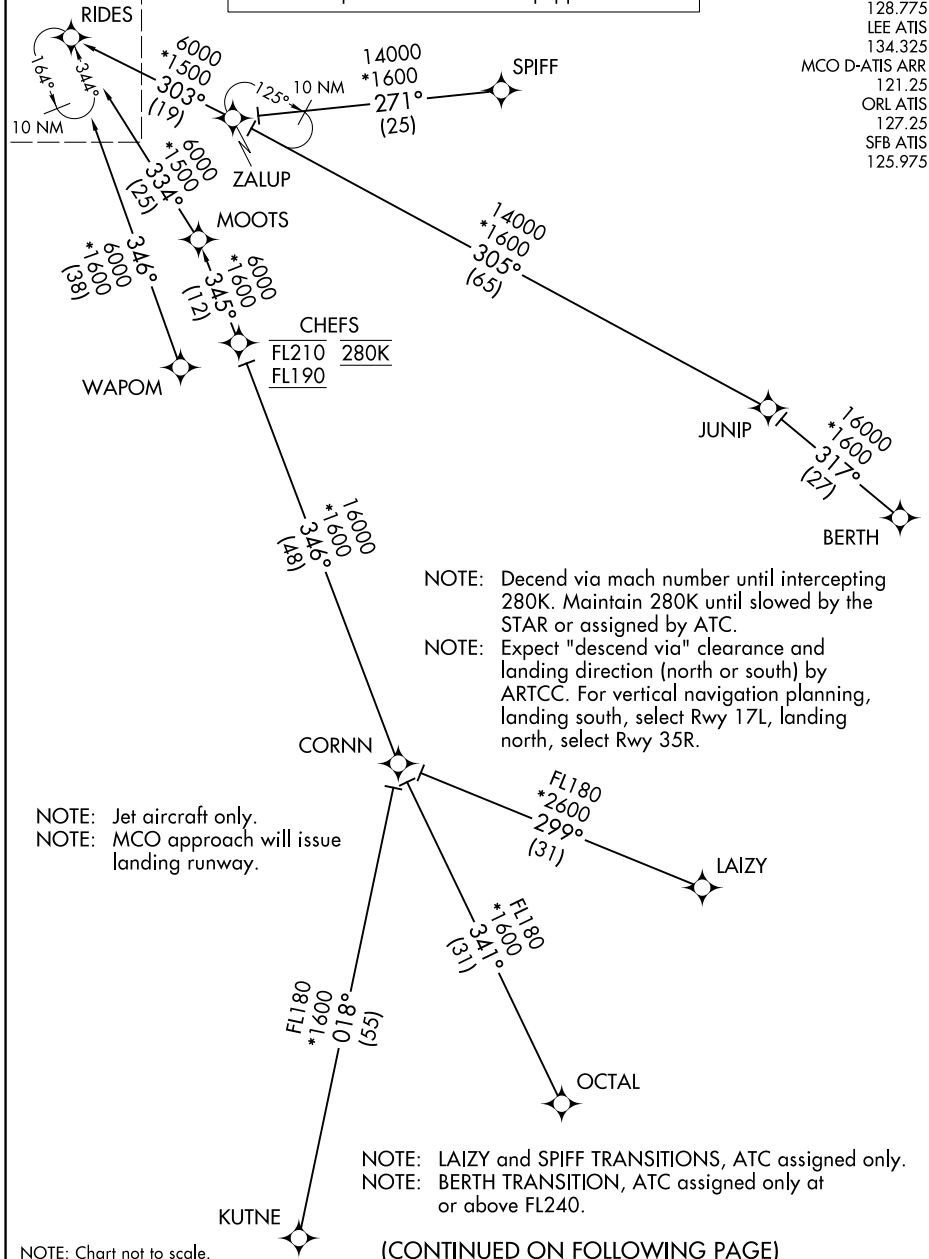

RIDES ONE ARRIVAL (RNAV) Transition Routes

ORLANDO, FLORIDA

See following page for Arrival Routes.

RNAV 1 - DME/DME/IRU or GPS.

RADAR required for non-GPS equipped aircraft.

ORLANDO APP CON
 128.375 338.2
 ISM ATIS
 128.775
 LEE ATIS
 134.325
 MCO D-ATIS ARR
 121.25
 ORL ATIS
 127.25
 SFB ATIS
 125.975

SE-3, 09 SEP 2021 to 07 OCT 2021

SE-3, 09 SEP 2021 to 07 OCT 2021

RIDES ONE ARRIVAL (RNAV) Transition Routes

ORLANDO, FLORIDA