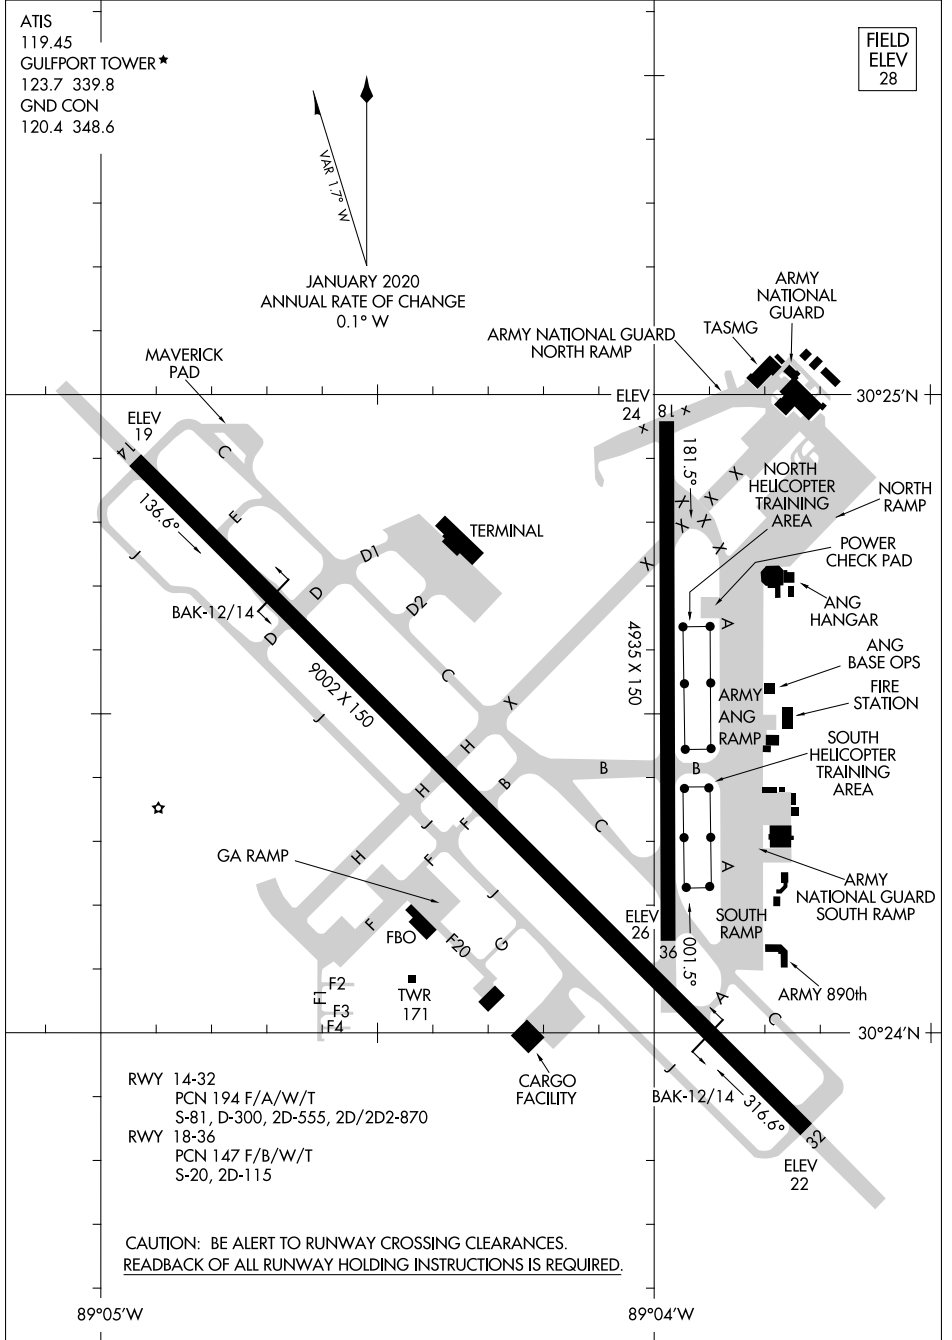

21112

AIRPORT DIAGRAM

AL-576 (FAA)

GULFPORT-BILOXI INTL (GPT)
GULFPORT, MISSISSIPPI

SC-4, 09 SEP 2021 to 07 OCT 2021

SC-4, 09 SEP 2021 to 07 OCT 2021

AIRPORT DIAGRAM

21112