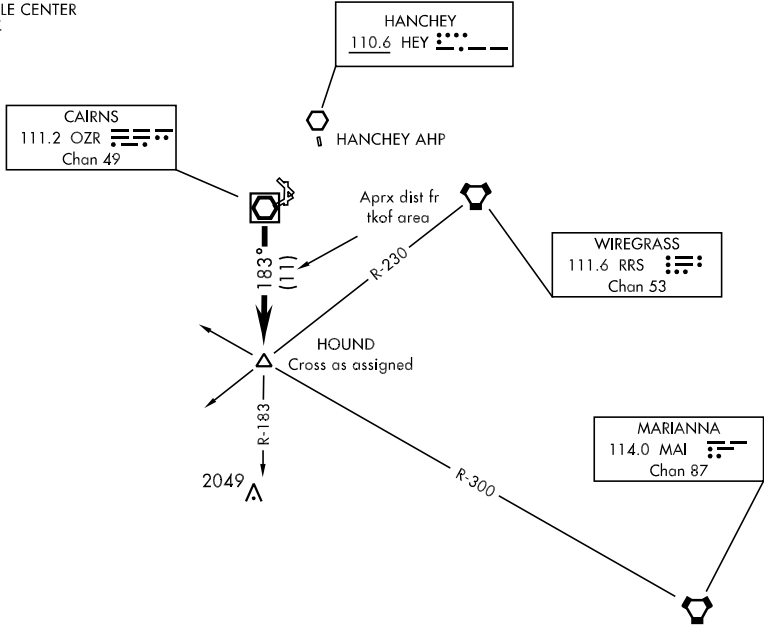

HOUND-TWO DEPARTURE (HOUND2•HOUND)

ATIS 111.2 316.15
CLNC DEL
118.075 380.1
GND CON
121.9 288.25
CAIRNS TOWER ★
135.2 (CTAF) 248.55
DEP CON
133.75 270.35
JACKSONVILLE CENTER
120.2 346.4

SL-577 [USA]

SE-4, 09 SEP 2021 to 07 OCT 2021

SE-4, 09 SEP 2021 to 07 OCT 2021

DEPARTURE ROUTE DESCRIPTION

TAKE-OFF RWY 6, 18 or 36: Climbing right turn heading 205°
 TAKE-OFF RWY 24: Climbing left turn heading 120°
 TAKE-OFF PAD C OR G: Climb heading 178° to 1000, then right turn heading 205°
 Maintain 2000, expect clearance to requested altitude/flight level ten (10) minutes after departure.
 intercept OZR VOR/DME R-183 to HOUND INT.

HOUND-TWO DEPARTURE (HOUND2•HOUND)