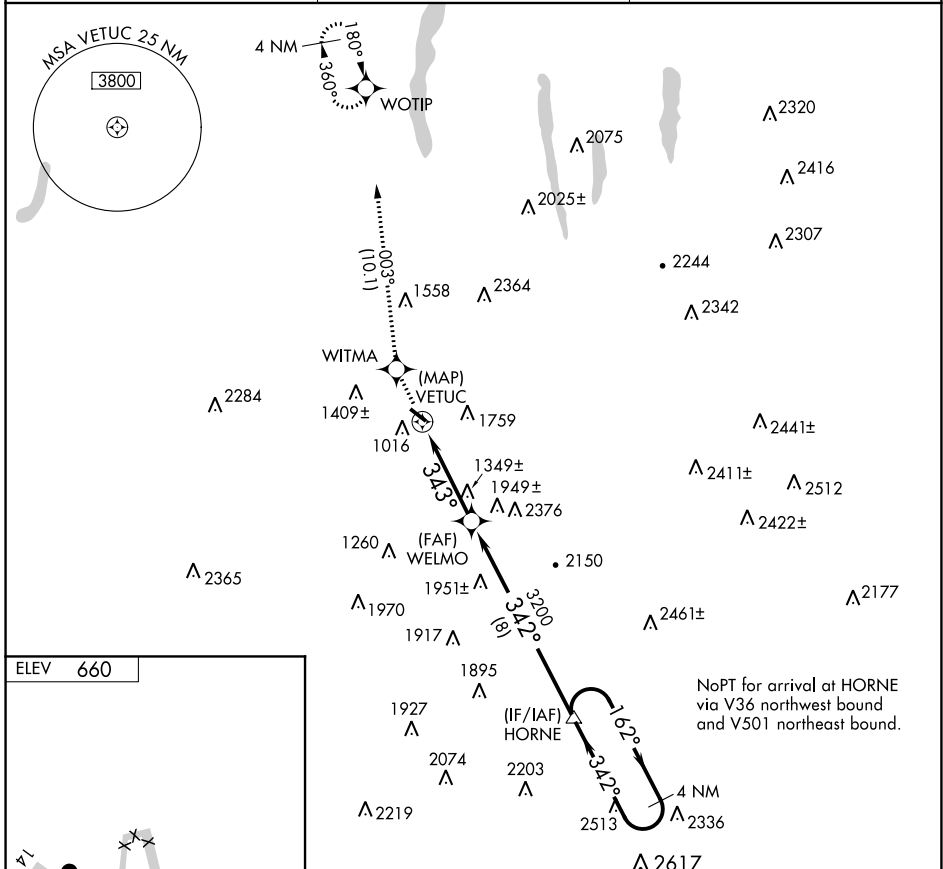

APP CRS 343°	Rwy Idg TDZE Apt Elev	N/A N/A 660
------------------------	-----------------------------	--

RNAV (GPS)-A

DANSVILLE MUNI (DSV)

⚠ DME/DME RNP-0.3 NA. Procedure NA at night.
⚠ If local altimeter setting not received, use Greater Rochester Intl altimeter setting and increase all MDAs 100 feet.

MISSED APPROACH: Climb to 3300 direct WITMA and via 003° track to WOTIP and hold.

ASOS 118.325	ROCHESTER APP CON 123.7 322.3	UNICOM 123.0 (CTAF) 📻
------------------------	---	--

3300	WITMA	tr 003°	WOTIP	HORNE	4 NM Holding Pattern
WELMO		WELMO		HORNE	
VETUC		3200		3700	
-0.3		4 NM		8 NM	
CATEGORY	A	B	C	D	
CIRCLING	1960-1¼ 1300 (1300-1¼)	2120-1½ 1460 (1500-1½)	2220-3 1560 (1600-3)	NA	

NE-2, 09 SEP 2021 to 07 OCT 2021

NE-2, 09 SEP 2021 to 07 OCT 2021