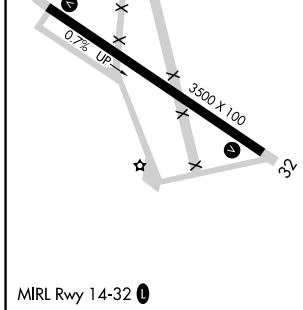

APP CRS 343°	Rwy Idg TDZE Apt Elev	N/A N/A 660
------------------------	-----------------------------	--

RNAV (GPS)-A

DANSVILLE MUNI (DSV)

⚠ DME/DME RNP-0.3 NA. Procedure NA at night.
⚠ If local altimeter setting not received, use Greater Rochester Intl altimeter setting and increase all MDAs 100 feet.

MISSED APPROACH: Climb to 3300 direct WITMA and via 003° track to WOTIP and hold.

ASOS 118.325	ROCHESTER APP CON 123.7 322.3	UNICOM 123.0 (CTAF) 📻
------------------------	---	--

3300	WITMA	tr 003°	WOTIP	HORNE	4 NM Holding Pattern
WELMO		WELMO		HORNE	
VETUC		3200		3700	
-0.3		4 NM		8 NM	
CATEGORY	A	B	C	D	
CIRCLING	1960-1¼ 1300 (1300-1¼)	2120-1½ 1460 (1500-1½)	2220-3 1560 (1600-3)	NA	