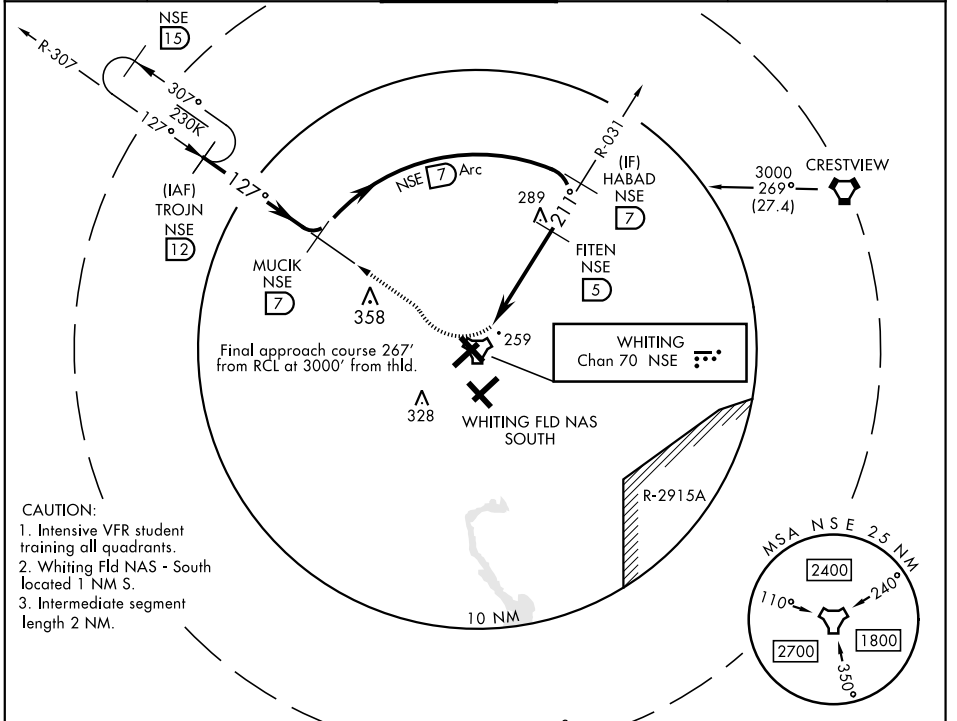

TACAN RWY 23

TACAN NSE Chan 70	APCH CRS 211°	Rwy Ldg TDZE Arprt Elev 6003 183 199	AL-602 [USN]	WHITING FLD NAS - NORTH (KNSE)
-----------------------------	-------------------------	--	--------------	--------------------------------

⚠ * Circling not authorized in sector SE of Rwy 5-23 and SW of Rwy 14-32.

MISSED APPROACH: Climb to 600. Then climbing right turn to 3000. Intercept NSE TACAN R-307 to TROJN and hold. Continue climb in hold. Contact Pensacola APP CON.

EMERG SAFE ALT 100 NM 3500

ENROUTE FACILITIES

ELEV 199 | TDZE 183

CATEGORY	A	B	C	D
S-23	540-1		357	(400-1)
C CIRCLING*	600-1 401 (500-1)	660-1 461 (500-1)	660-1½ 461 (500-1½)	760-2 561 (600-2)

HIRL all Rwy

TACAN RWY 23

SE-3, 09 SEP 2021 to 07 OCT 2021

SE-3, 09 SEP 2021 to 07 OCT 2021