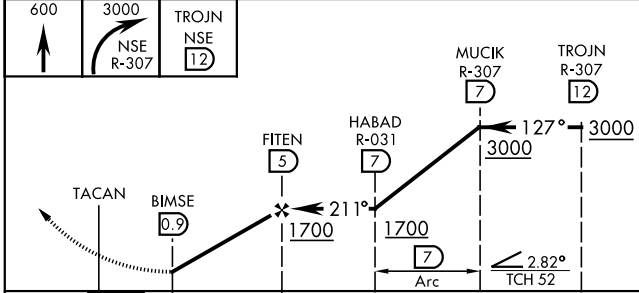

CATEGORY	A	B	C	D
S-23	540-1		357	(400-1)
C CIRCLING*	600-1 401 (500-1)	660-1 461 (500-1)	660-1½ 461 (500-1½)	760-2 561 (600-2)

HIRL all Rwy

TACAN RWY 23

SE-3, 09 SEP 2021 to 07 OCT 2021

SE-3, 09 SEP 2021 to 07 OCT 2021