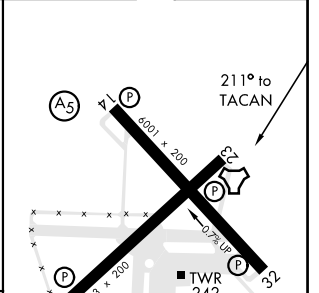

CATEGORY	A	B	C	D
S-23	540-1		357	(400-1)
C CIRCLING*	600-1 401 (500-1)	660-1 461 (500-1)	660-1½ 461 (500-1½)	760-2 561 (600-2)

HIRL all Rwy

TACAN RWY 23

SE-3, 09 SEP 2021 to 07 OCT 2021

SE-3, 09 SEP 2021 to 07 OCT 2021