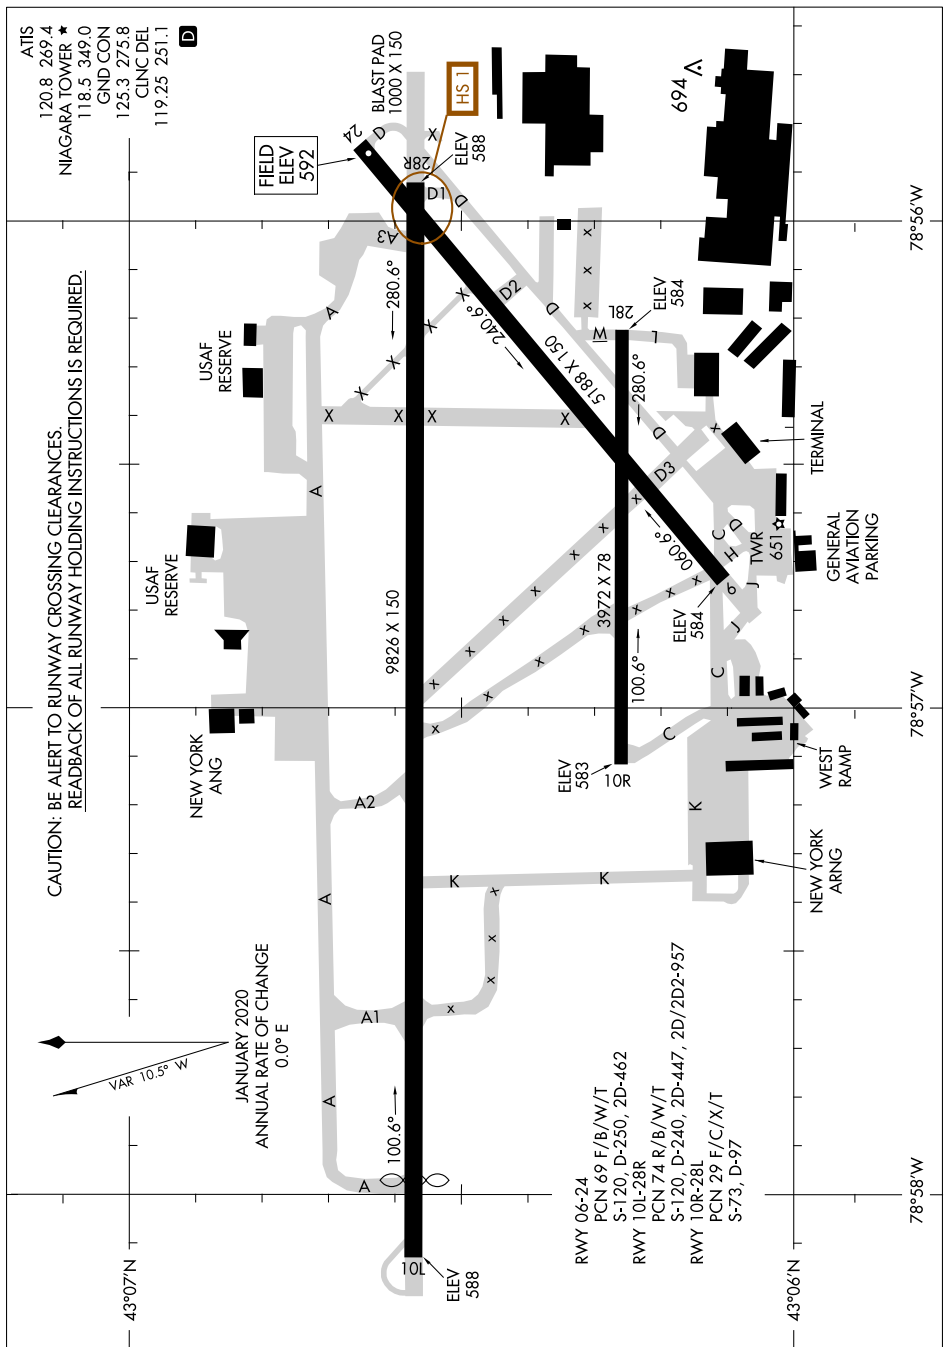

21112
AIRPORT DIAGRAM

AL-614 (FAA)

NIAGARA FALLS INTL (IAG)
NIAGARA FALLS, NEW YORK

NE-2, 09 SEP 2021 to 07 OCT 2021

AIRPORT DIAGRAM
21112

NIAGARA FALLS, NEW YORK
NIAGARA FALLS INTL (IAG)

NE-2, 09 SEP 2021 to 07 OCT 2021