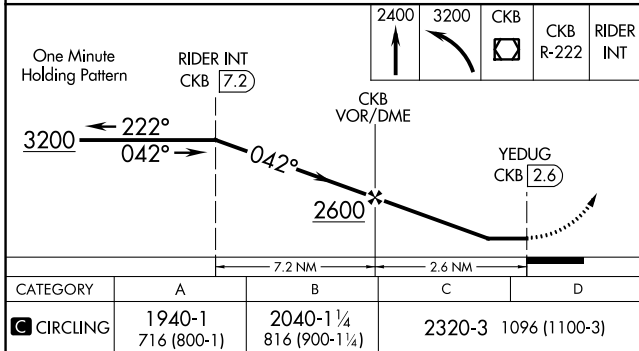

VOR/DME CKB 112.6 Chan 73	APP CRS 042°	Rwy Idg TDZE Apt Elev N/A N/A 1224

VOR-A

NORTH CENTRAL WEST VIRGINIA (CKB)

▼ When local altimeter setting not received, Use Morgantown altimeter
▲ MISSED APPROACH: Climb to 2400, then climbing left turn to 3200 direct CKB VOR/DME and via CKB VOR/DME R-222 to RIDER INT/CKB 7.2 DME and hold.

ATIS 127.825	CLARKSBURG APP CON* 121.15 284.65	CLARKSBURG TOWER* 126.7 (CTAF) 257.925	GND CON 121.9	UNICOM 123.0

CLARKSBURG, WEST VIRGINIA Amdt 1A 13OCT16	NORTH CENTRAL WEST VIRGINIA (CKB)			VOR-A
	39°18'N-80°14'W			

NE-4, 09 SEP 2021 to 07 OCT 2021

NE-4, 09 SEP 2021 to 07 OCT 2021