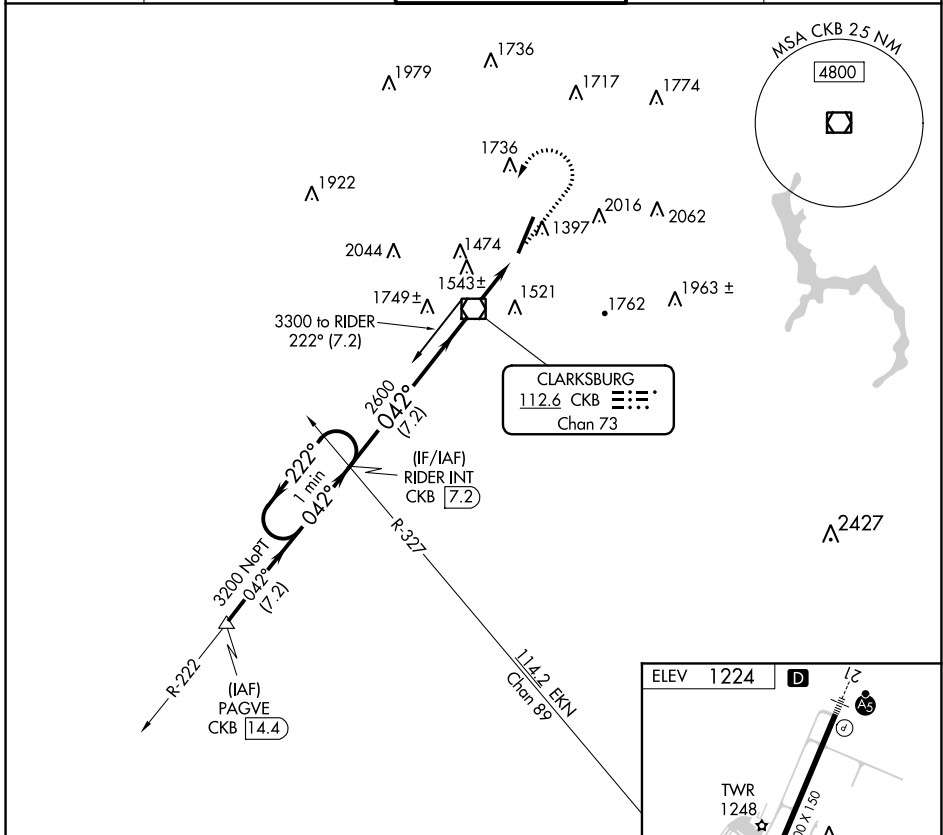

VOR/DME CKB 112.6 Chan 73	APP CRS 042°	Rwy Idg TDZE Apt Elev N/A N/A 1224
---	------------------------	--

VOR-A

NORTH CENTRAL WEST VIRGINIA (CKB)

▼ When local altimeter setting not received, Use Morgantown altimeter
▲ MISSED APPROACH: Climb to 2400, then climbing left turn to 3200 direct CKB VOR/DME and via CKB VOR/DME R-222 to RIDER INT/CKB 7.2 DME and hold.

ATIS 127.825	CLARKSBURG APP CON* 121.15 284.65	CLARKSBURG TOWER* 126.7 (CTAF) 257.925	GND CON 121.9	UNICOM 123.0
------------------------	---	--	-------------------------	------------------------

CLARKSBURG, WEST VIRGINIA Amdt 1A 13OCT16	NORTH CENTRAL WEST VIRGINIA (CKB)			VOR-A
	39°18'N-80°14'W			

NE-4, 09 SEP 2021 to 07 OCT 2021

NE-4, 09 SEP 2021 to 07 OCT 2021