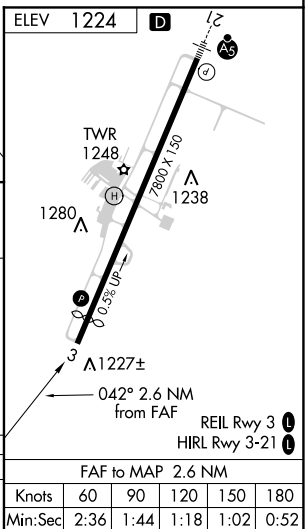

VOR/DME CKB 112.6 Chan 73	APP CRS 042°	Rwy Idg TDZE Apt Elev N/A N/A 1224
---	------------------------	--

VOR-A

NORTH CENTRAL WEST VIRGINIA (CKB)

▼ When local altimeter setting not received, Use Morgantown altimeter
▲ MISSED APPROACH: Climb to 2400, then climbing left turn to 3200 direct CKB VOR/DME and via CKB VOR/DME R-222 to RIDER INT/CKB 7.2 DME and hold.

ATIS 127.825	CLARKSBURG APP CON* 121.15 284.65	CLARKSBURG TOWER* 126.7 (CTAF) 257.925	GND CON 121.9	UNICOM 123.0
------------------------	---	--	-------------------------	------------------------

CLARKSBURG, WEST VIRGINIA Amdt 1A 13OCT16	NORTH CENTRAL WEST VIRGINIA (CKB)			VOR-A
	39°18'N-80°14'W			

NE-4, 09 SEP 2021 to 07 OCT 2021

NE-4, 09 SEP 2021 to 07 OCT 2021