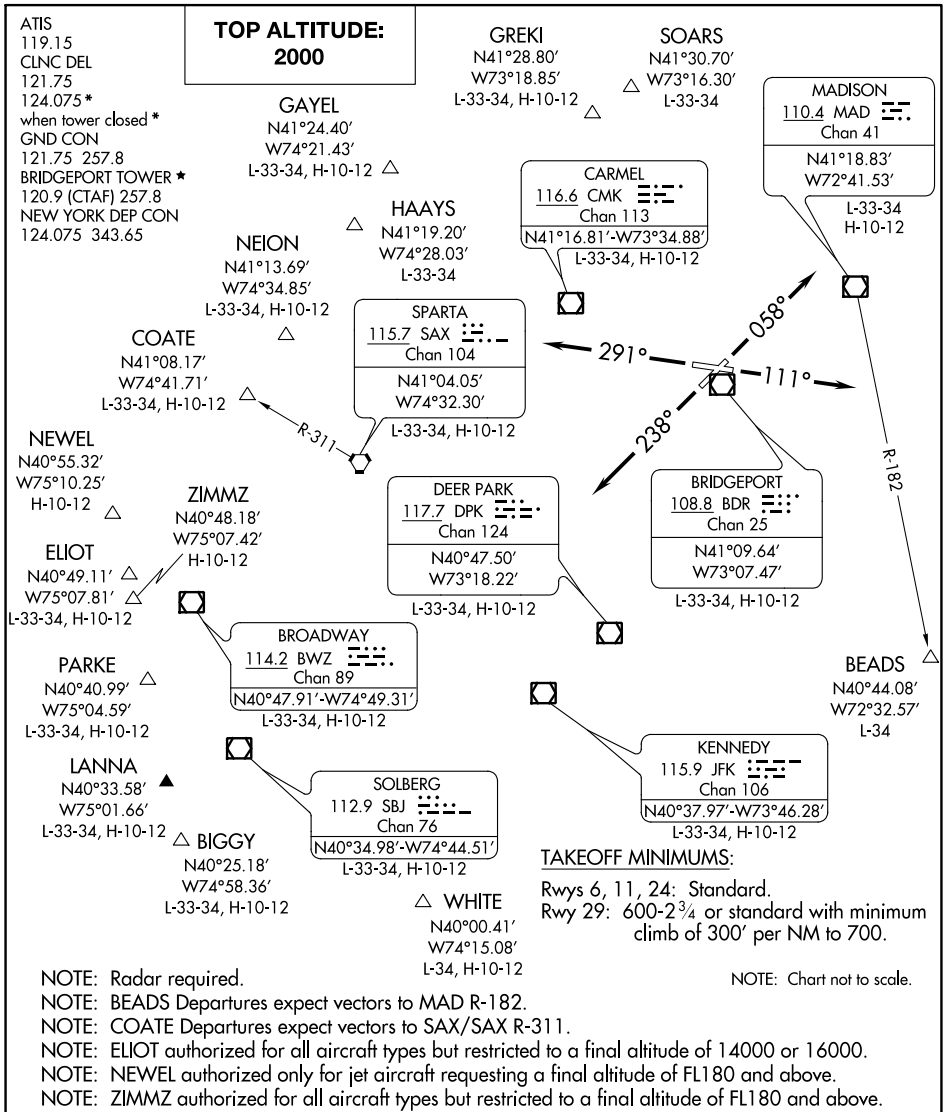

BRIDGEHAVEN NINE DEPARTURE

AL-621 (FAA)

BRIDGEPORT, CONNECTICUT

NE-1, 09 SEP 2021 to 07 OCT 2021

NE-1, 09 SEP 2021 to 07 OCT 2021

DEPARTURE ROUTE DESCRIPTION

- TAKEOFF RUNWAY 6:** Climb heading 058°, thence. . .
- TAKEOFF RUNWAY 11:** Climb heading 111°, thence. . .
- TAKEOFF RUNWAY 24:** Climb heading 238°, thence. . .
- TAKEOFF RUNWAY 29:** Climb heading 291°, thence. . .
- . . . expect vectors to assigned route/fix. Maintain 2000. Expect clearance to filed altitude/flight level within ten (10) minutes after departure.

BRIDGEHAVEN NINE DEPARTURE

BRIDGEPORT, CONNECTICUT