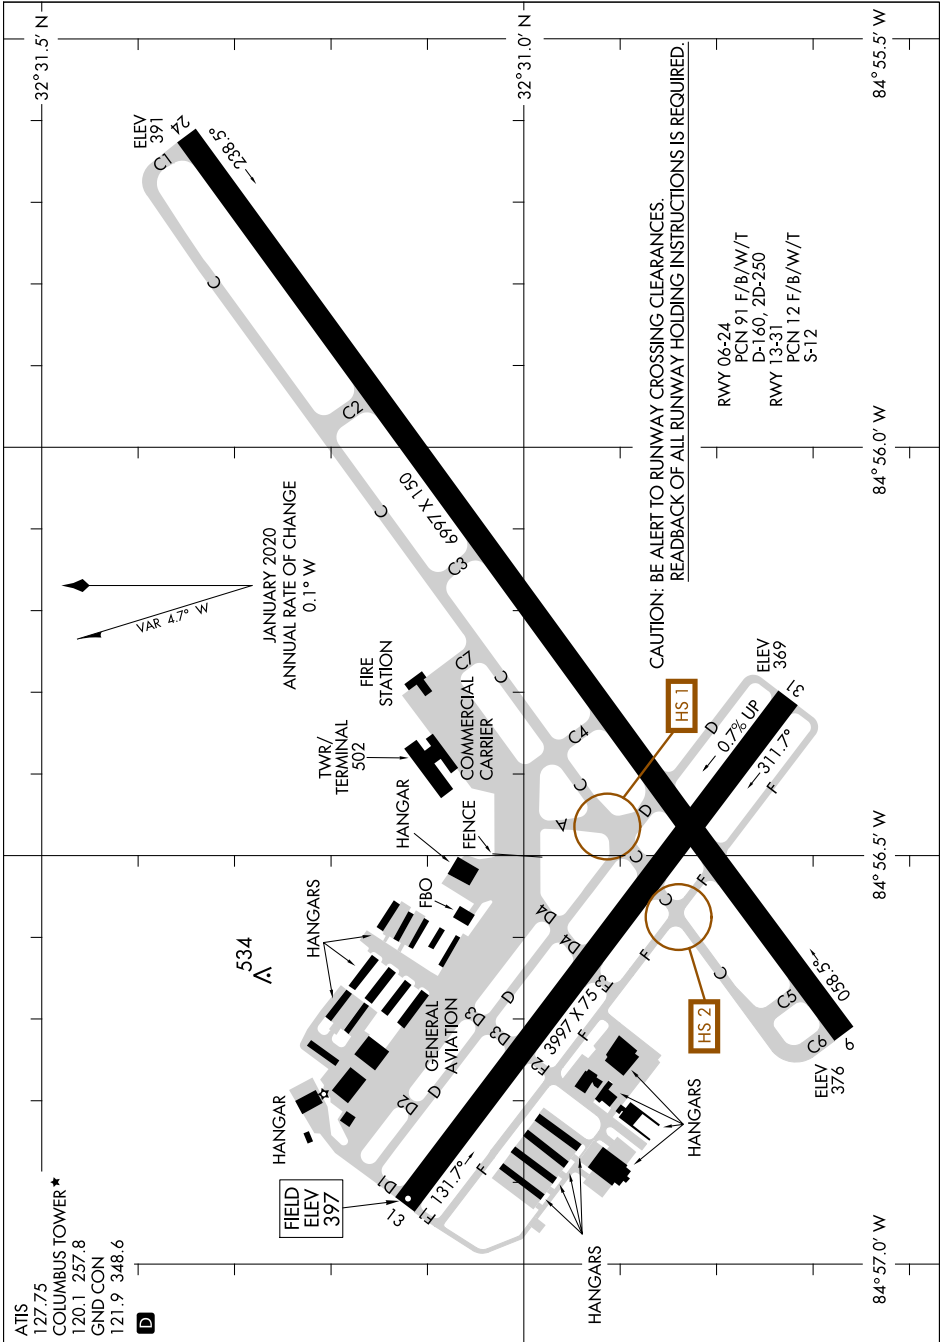

AIRPORT DIAGRAM

AL-636 (FAA)

COLUMBUS (CSG)
COLUMBUS, GEORGIA

SE-4, 09 SEP 2021 to 07 OCT 2021

SE-4, 09 SEP 2021 to 07 OCT 2021

AIRPORT DIAGRAM

COLUMBUS, GEORGIA
COLUMBUS (CSG)