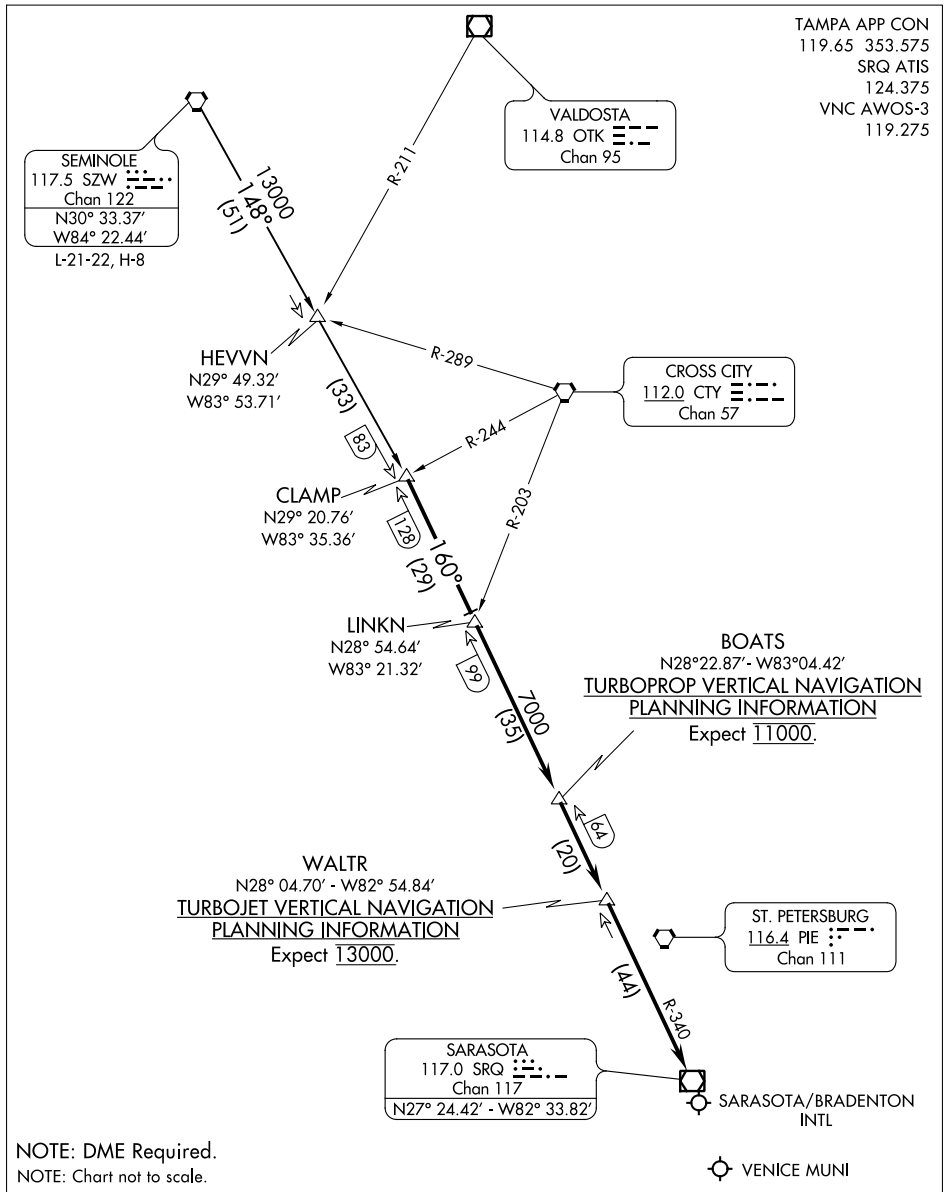

CLAMP SEVEN ARRIVAL

SARASOTA/BRADENTON, FLORIDA

SE-3, 09 SEP 2021 to 07 OCT 2021

SE-3, 09 SEP 2021 to 07 OCT 2021

SEMINOLE TRANSITION (SZW.CLAMP7): From over SZW VORTAC via SZW R-148 to CLAMP INT. Thence . . .

. . . From over CLAMP INT via SRQ R-340 to SRQ VOR/DME. Expect RADAR vectors to final approach course after WALTR.

CLAMP SEVEN ARRIVAL

SARASOTA/BRADENTON, FLORIDA