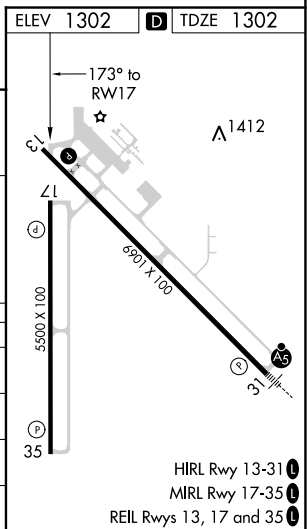

WAAS CH 56340 W17A	APP CRS 173°	Rwy Idg TDZE Apt Elev	5500 1302 1302
--	------------------------	-----------------------------	---

RNAV (GPS) RWY 17

ABERDEEN RGNL (ABR)

⚠ For uncompensated Baro-VNAV systems, LNAV/VNAV NA below -22°C (-7°F) or above 54°C (130°F).
⚠ DME/DME RNP-0.3 NA.

MISSED APPROACH: Climb to 3000 direct GOLUY and hold.

ASOS 125.875	MINNEAPOLIS CENTER 120.6 371.9	UNICOM 122.7 (CTAF) 0
------------------------	--	---------------------------------

CATEGORY	A	B	C	D
LPV DA		1502-3/4	200 (200-3/4)	
LNAV/VNAV DA		1624-1 1/8	322 (400-1 1/8)	
LNAV MDA	1720-1	418 (500-1)	1720-1 1/8	418 (500-1 1/8)
C CIRCLING	1760-1 458 (500-1)	1860-1 558 (600-1)	1960-1 3/4 658 (700-1 3/4)	2160-2 3/4 858 (900-2 3/4)