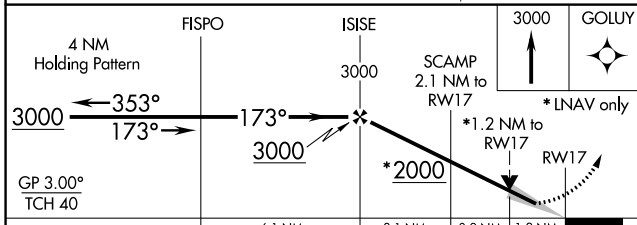

WAAS CH 56340 W17A	APP CRS 173°	Rwy Idg TDZE Apt Elev	5500 1302 1302
--	------------------------	-----------------------------	---

RNAV (GPS) RWY 17

ABERDEEN RGNL (ABR)

⚠ For uncompensated Baro-VNAV systems, LNAV/VNAV NA below -22°C (-7°F) or above 54°C (130°F).
⚠ DME/DME RNP-0.3 NA.

MISSED APPROACH: Climb to 3000 direct GOLUY and hold.

ASOS 125.875	MINNEAPOLIS CENTER 120.6 371.9	UNICOM 122.7 (CTAF) 0
------------------------	--	---------------------------------

CATEGORY	A	B	C	D
LPV DA		1502-3/4	200 (200-3/4)	
LNAV/VNAV DA		1624-1 1/8	322 (400-1 1/8)	
LNAV MDA	1720-1	418 (500-1)	1720-1 1/8	418 (500-1 1/8)
C CIRCLING	1760-1 458 (500-1)	1860-1 558 (600-1)	1960-1 3/4 658 (700-1 3/4)	2160-2 3/4 858 (900-2 3/4)