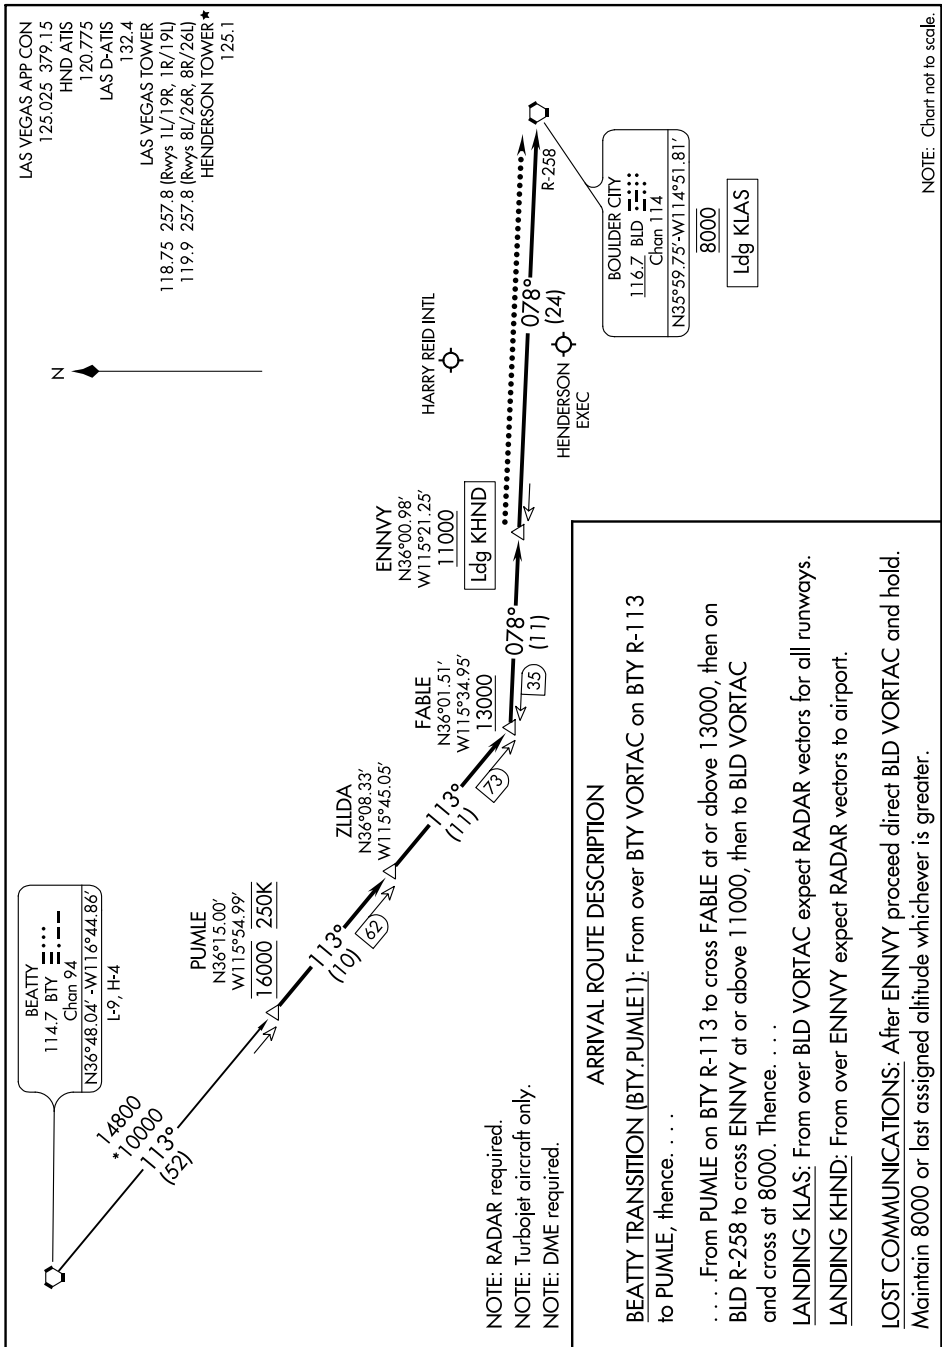

PUMLE ONE ARRIVAL

AL-662 (FAA)

LAS VEGAS, NEVADA

SW-4, 09 SEP 2021 to 07 OCT 2021

PUMLE ONE ARRIVAL

LAS VEGAS, NEVADA

SW-4, 09 SEP 2021 to 07 OCT 2021

NOTE: Chart not to scale.