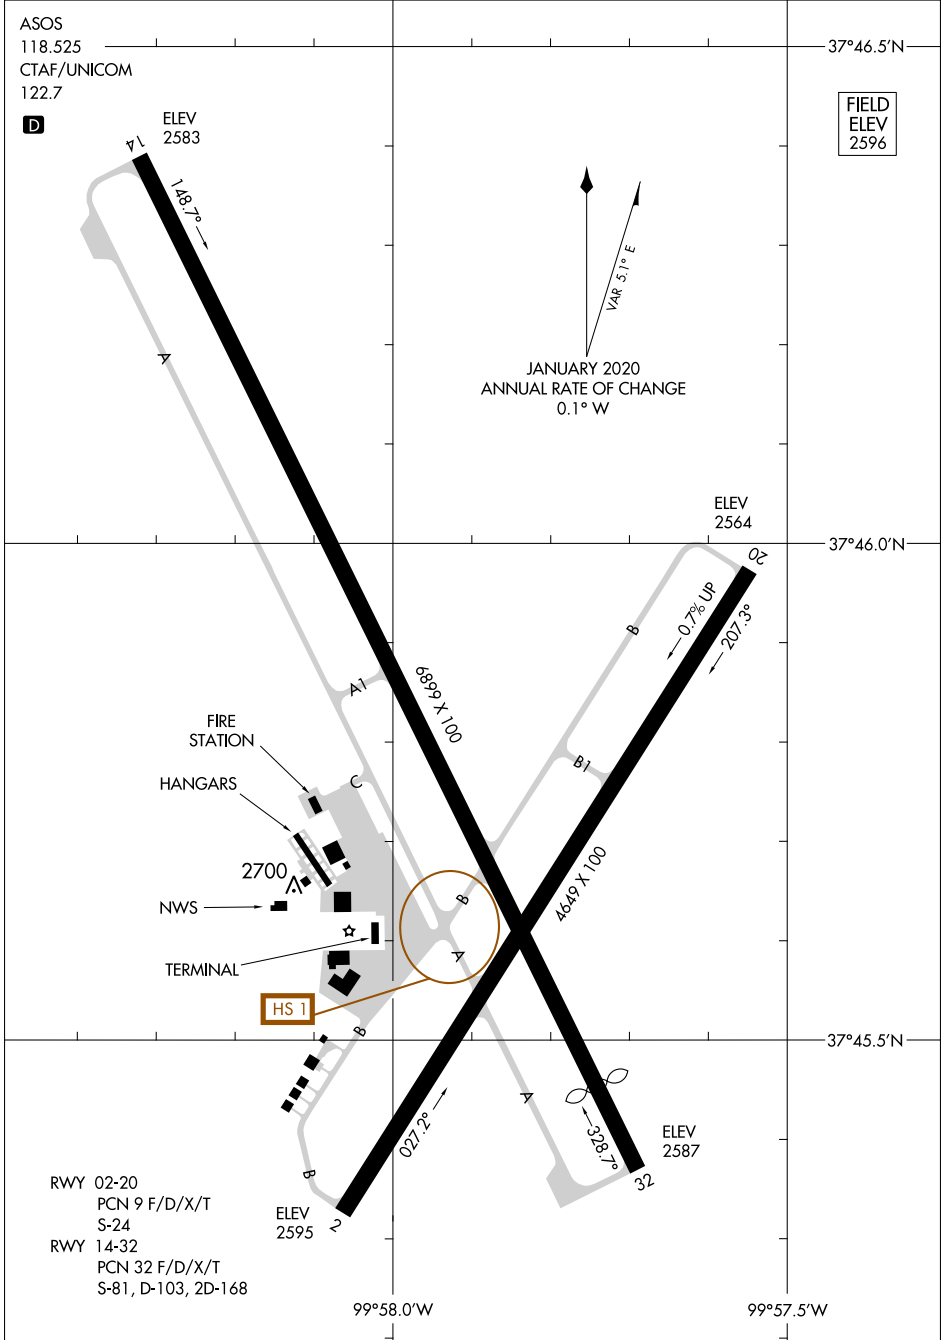

AIRPORT DIAGRAM

AL-676 (FAA)

DODGE CITY RGNL (DDC)
DODGE CITY, KANSAS

AIRPORT DIAGRAM

DODGE CITY, KANSAS
DODGE CITY RGNL (DDC)