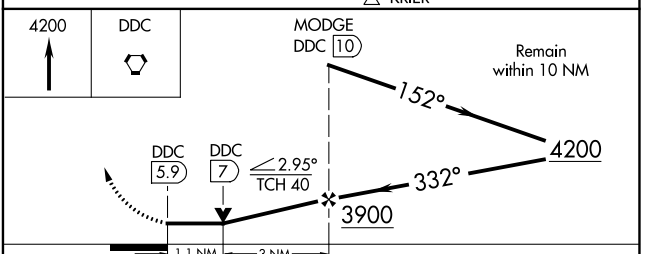

DME required.	MISSED APPROACH: Climb to 4200 direct DDC VORTAC and hold.
---------------	--

ASOS 118,525	KANSAS CITY CENTER 125.2 269.4	UNICOM 122.7 (CTAF) 0
------------------------	--	---------------------------------

NC-2, 09 SEP 2021 to 07 OCT 2021

NC-2, 09 SEP 2021 to 07 OCT 2021

ELEV 2596	D	TDZE 2591
-----------	----------	-----------

CATEGORY	A	B	C	D
S-32	2980-1	389 (400-1)	2980-1½	389 (400-1½)
C CIRCLING	3040-1 444 (500-1)	3080-1 484 (500-1)	3320-2 724 (800-2)	3320-2¼ 724 (800-2¼)