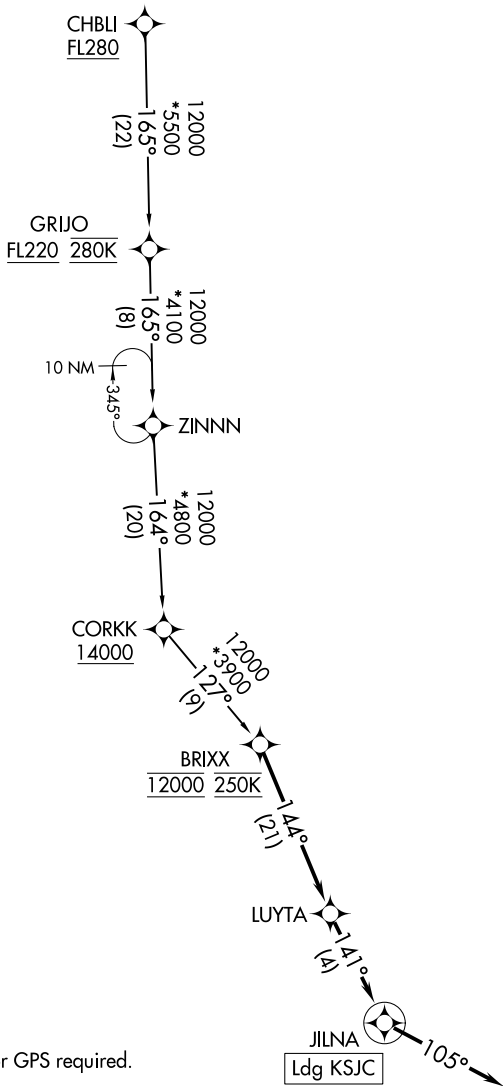

(BRXX.BRXX3) 21168

BRXX THREE ARRIVAL (RNAV)

AL-693 (FAA)

NORMAN Y MINETA SAN JOSE INTL (SJC)
SAN JOSE, CALIFORNIA

OAKLAND CENTER
125.85 323.0
NORCAL APP CON
133.95 317.6
D-ATIS
126.95
GND CON
121.7
SAN JOSE TOWER*
124.0 257.6

NOTE: RADAR required.
NOTE: RNAV 1.
NOTE: DME/DME/IRU or GPS required.

NOTE: Chart not to scale.

ARRIVAL ROUTE DESCRIPTION

CHBLI TRANSITION (CHBLI.BRXX3)

From BRXX on track 144° to LUYTA, then on track 141° to JILNA, then on heading 105° or as assigned by ATC. Expect RADAR vectors to final approach course.

BRXX THREE ARRIVAL (RNAV)

(BRXX.BRXX3) 17JUN21

SAN JOSE, CALIFORNIA
NORMAN Y MINETA SAN JOSE INTL (SJC)

SW-2, 09 SEP 2021 to 07 OCT 2021

SW-2, 09 SEP 2021 to 07 OCT 2021