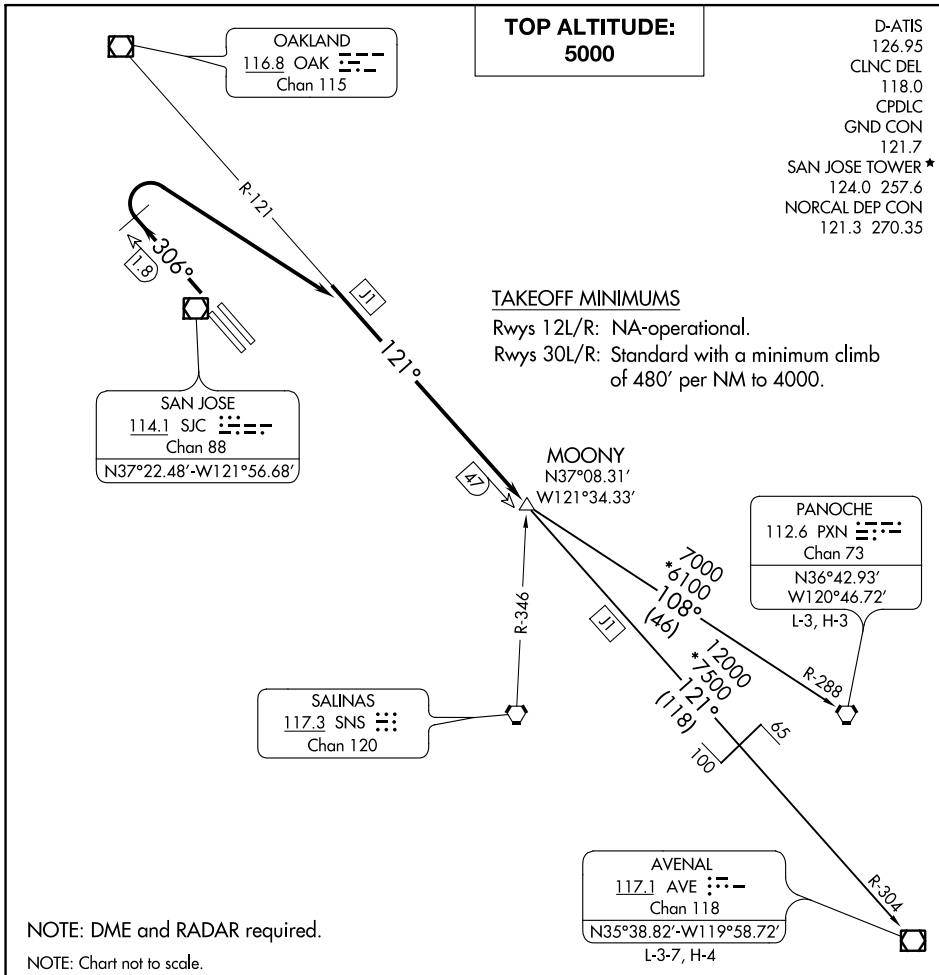

(SJC3.MOONY) 19227

SAN JOSE THREE DEPARTURE

AL-693 (FAA)

NORMAN Y MINETA SAN JOSE INTL (SJC)

SAN JOSE, CALIFORNIA

SW-2, 09 SEP 2021 to 07 OCT 2021

SW-2, 09 SEP 2021 to 07 OCT 2021

DEPARTURE ROUTE DESCRIPTION

TAKEOFF RUNWAYS 30L/R: Climb heading 306° to SJC 1.8 DME NW of SJC VOR/DME, then turn right to intercept and proceed on OAK R-121 to MOONY INT, thence. . .

. . . on (transition) or (assigned route). Maintain 5000, expect clearance to filed altitude ten minutes after departure.

AVENAL TRANSITION (SJC3.AVE): From over MOONY INT on OAK R-121 and AVE R-304 to AVE VOR/DME.

PANOCHÉ TRANSITION (SJC3.PXN): From over MOONY INT on PXN R-288 to PXN VORTAC.

SAN JOSE THREE DEPARTURE

(SJC3.MOONY) 15AUG19