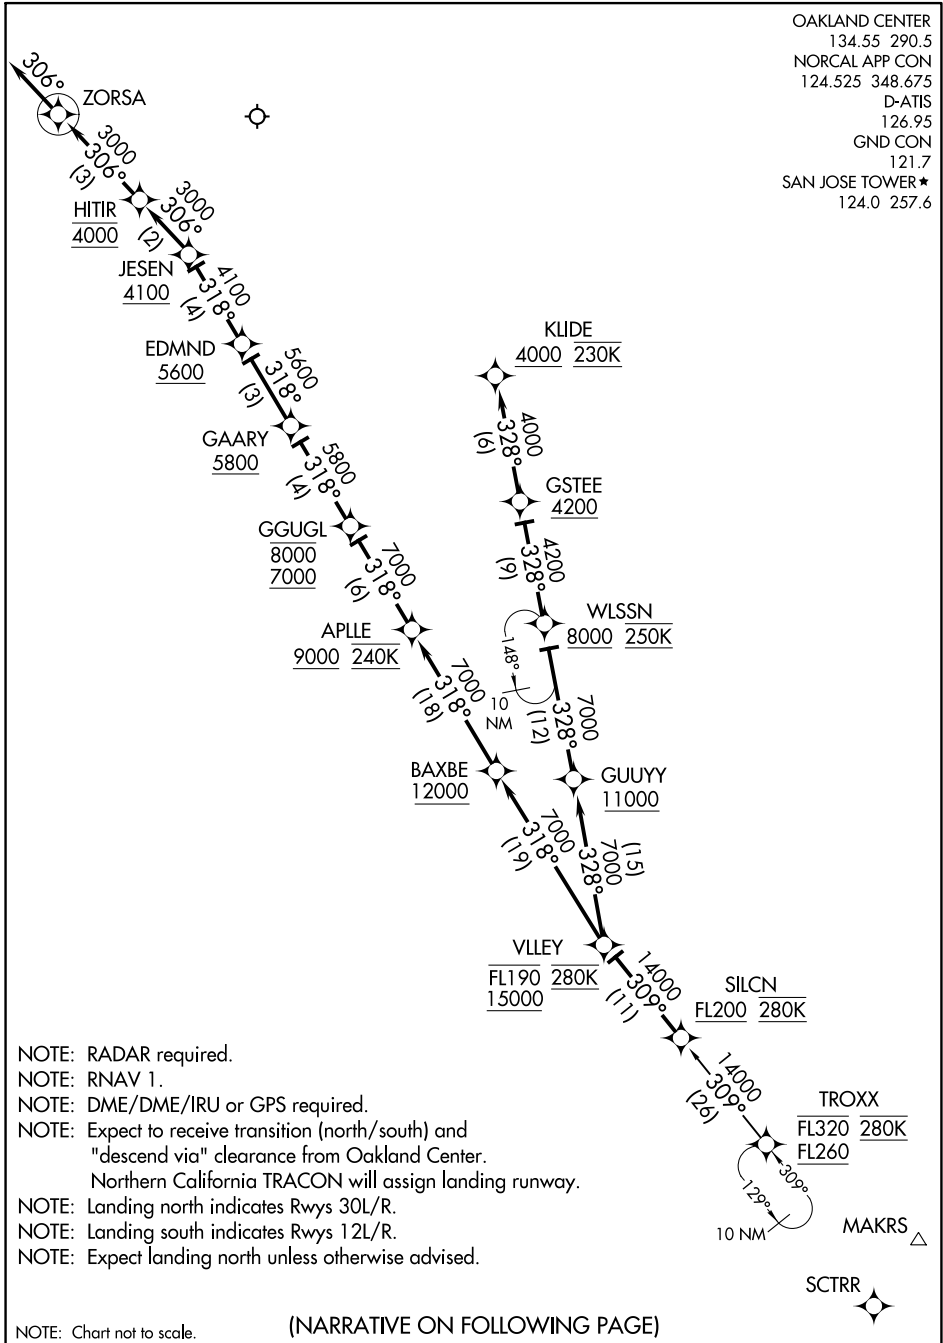

(SILCN.SILCN5) 21168

# SILCN FIVE ARRIVAL(RNAV)

AL-693 (FAA)

NORMAN Y MINETA SAN JOSE INTL(SJC)

SAN JOSE, CALIFORNIA

OAKLAND CENTER  
 134.55 290.5  
 NORCAL APP CON  
 124.525 348.675  
 D-ATIS  
 126.95  
 GND CON  
 121.7  
 SAN JOSE TOWER ★  
 124.0 257.6

SW-2, 09 SEP 2021 to 07 OCT 2021

SW-2, 09 SEP 2021 to 07 OCT 2021

NOTE: RADAR required.

NOTE: RNAV 1.

NOTE: DME/DME/IRU or GPS required.

NOTE: Expect to receive transition (north/south) and "descend via" clearance from Oakland Center.

Northern California TRACON will assign landing runway.

NOTE: Landing north indicates Rwy 30L/R.

NOTE: Landing south indicates Rwy 12L/R.

NOTE: Expect landing north unless otherwise advised.

NOTE: Chart not to scale.