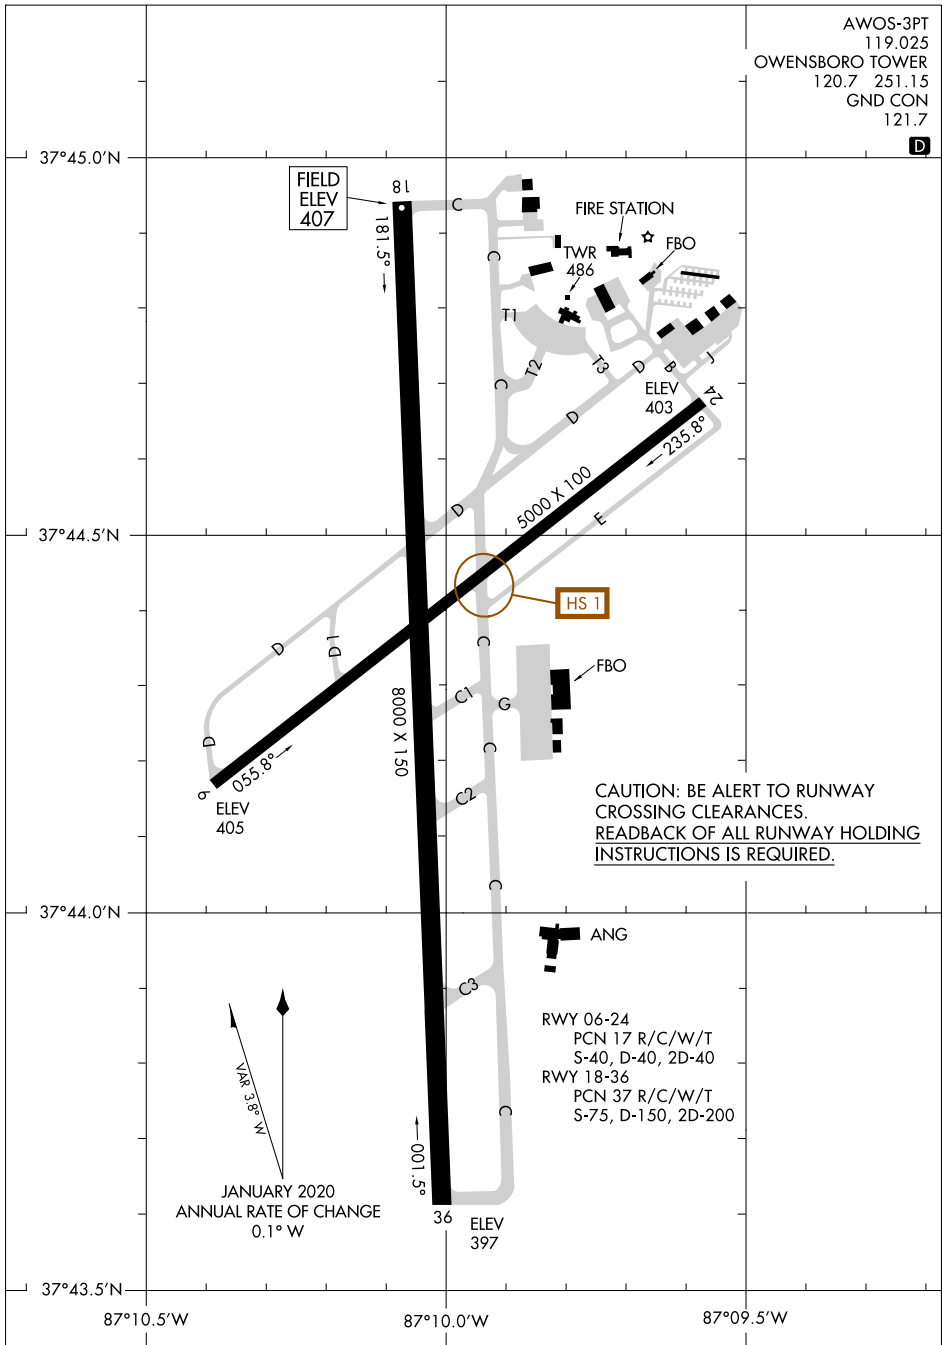

AIRPORT DIAGRAM

OWENSBORO-DAVISS COUNTY RGNL (OWB)
AL-707 (FAA) OWENSBORO, KENTUCKY

AWOS-3PT
119.025
OWENSBORO TOWER
120.7 251.15
GND CON
121.7

SE-1, 09 SEP 2021 to 07 OCT 2021

SE-1, 09 SEP 2021 to 07 OCT 2021

AIRPORT DIAGRAM

OWENSBORO, KENTUCKY
OWENSBORO-DAVISS COUNTY RGNL (OWB)