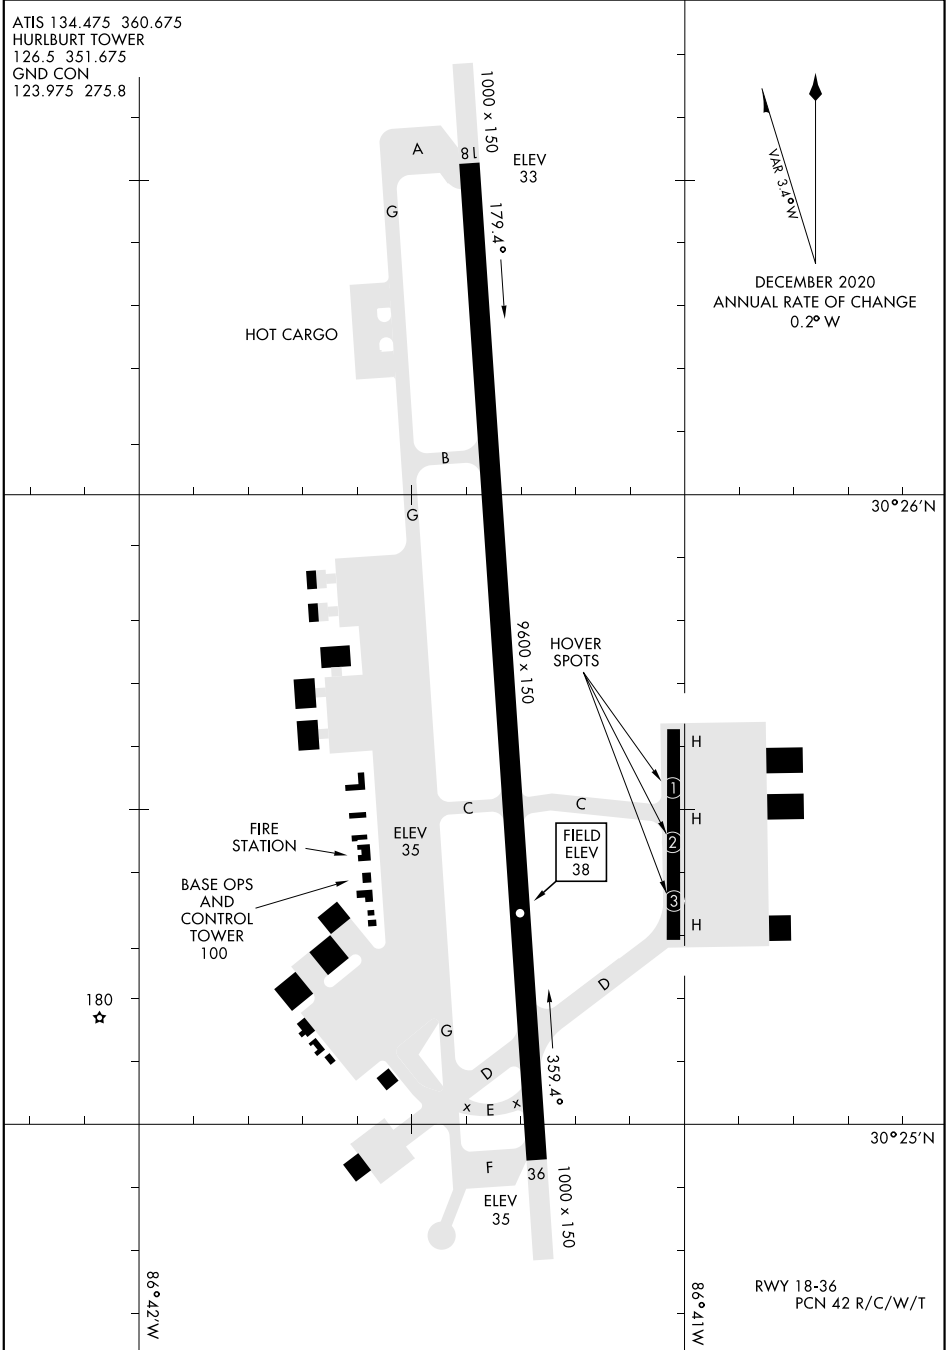

# AIRPORT DIAGRAM

AFD-734 [USAF]

HURLBURT FLD (KHRT)

MARY ESTHER, FLORIDA

ATIS 134.475 360.675  
HURLBURT TOWER  
126.5 351.675  
GND CON  
123.975 275.8

SE-3, 09 SEP 2021 to 07 OCT 2021

SE-3, 09 SEP 2021 to 07 OCT 2021

# AIRPORT DIAGRAM

MARY ESTHER, FLORIDA

HURLBURT FLD (KHRT)