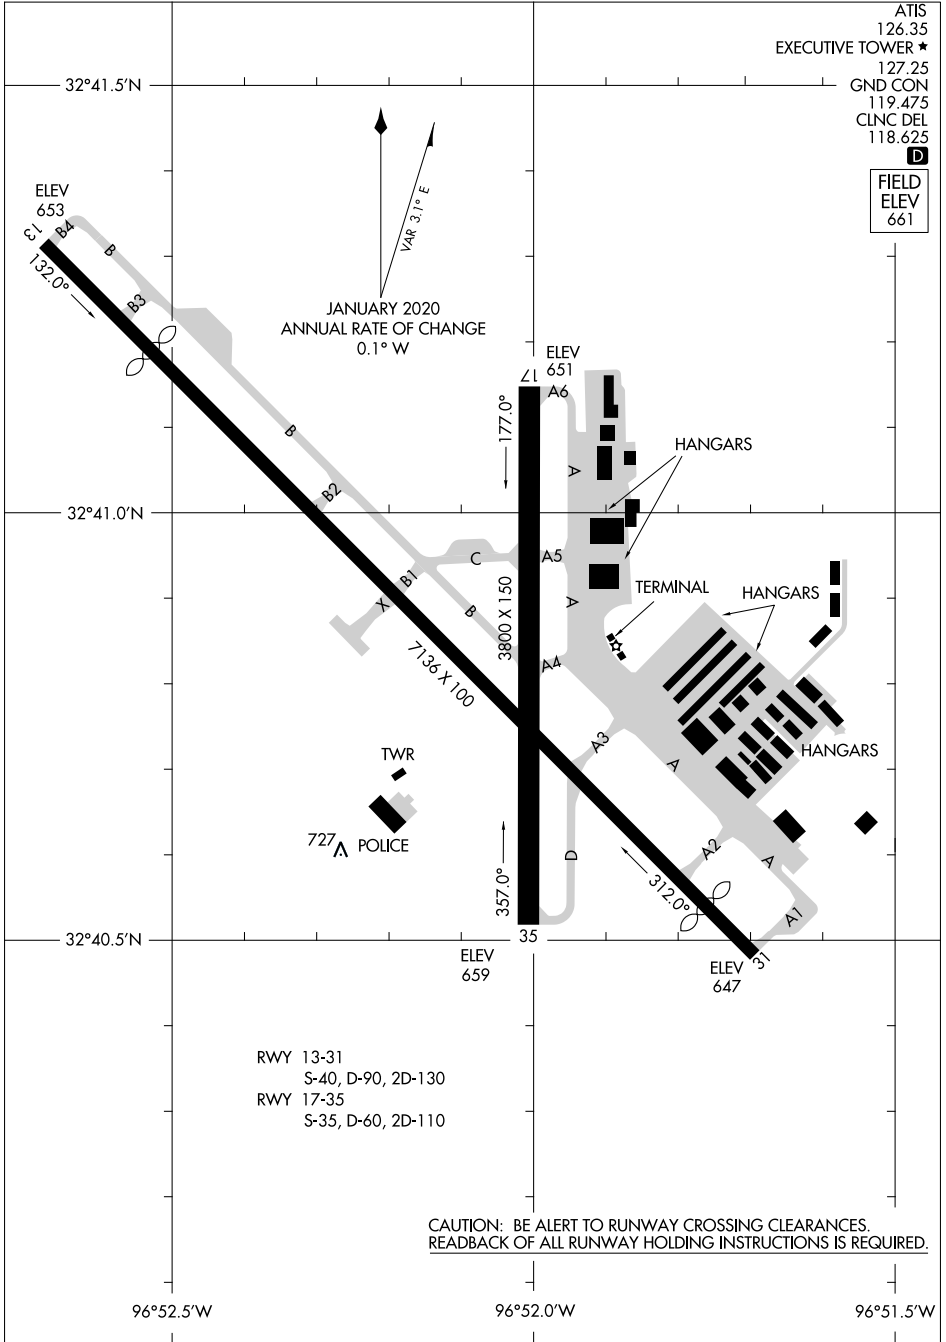

AIRPORT DIAGRAM

AL-742 (FAA)

DALLAS EXEC (RBD)
DALLAS, TEXAS

ATIS 126.35
EXECUTIVE TOWER ★ 127.25
GND CON 119.475
CLNC DEL 118.625

D
FIELD ELEV 661

SC-2, 09 SEP 2021 to 07 OCT 2021

SC-2, 09 SEP 2021 to 07 OCT 2021

AIRPORT DIAGRAM

DALLAS, TEXAS
DALLAS EXEC (RBD)