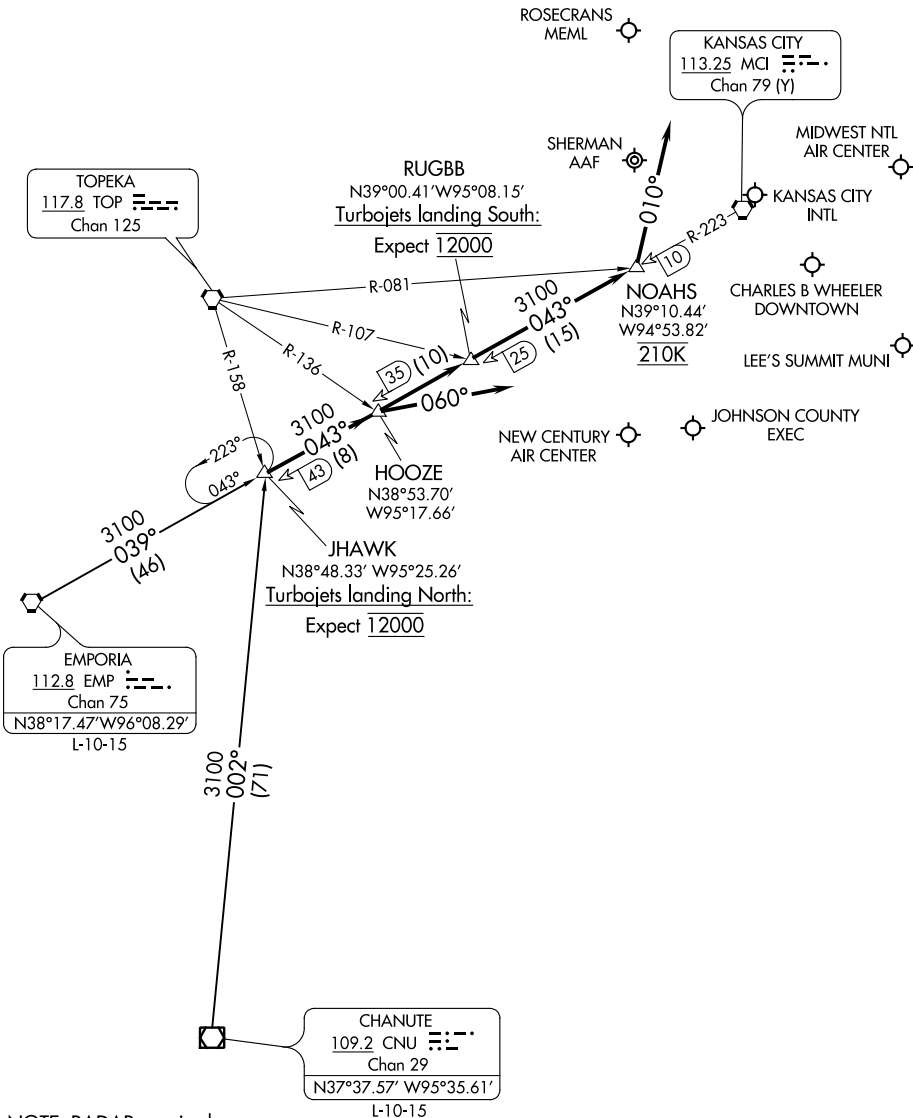

MCI D-ATIS
128.375
KANSAS CITY APP CON
120.95 318.1

NC-3, 09 SEP 2021 to 07 OCT 2021

NC-3, 09 SEP 2021 to 07 OCT 2021

NOTE: RADAR required.

NOTE: Chart not to scale.

(NARRATIVE ON FOLLOWING PAGE)