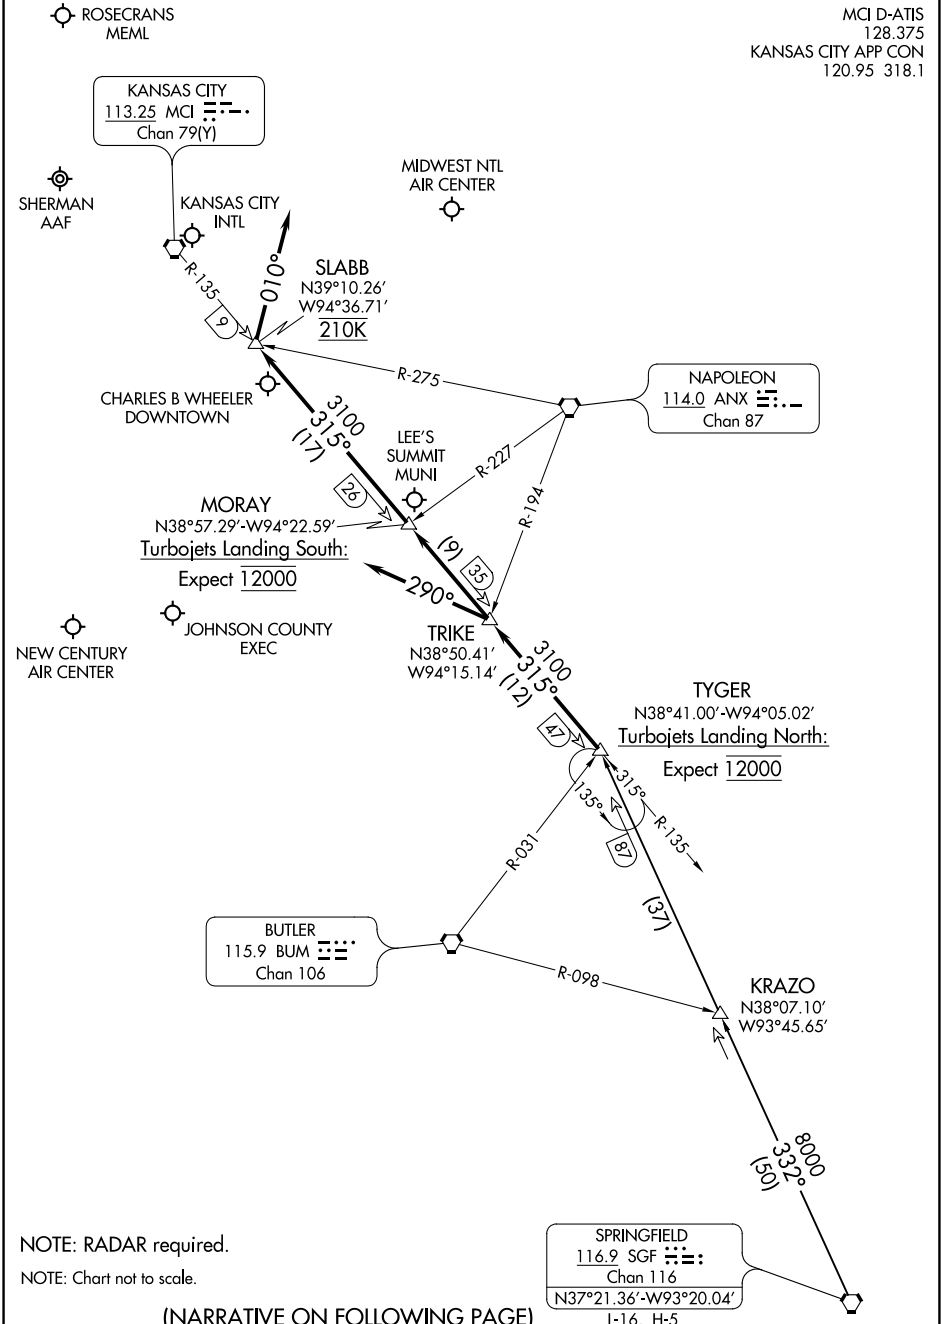

MCI D-ATIS
128.375
KANSAS CITY APP CON
120.95 318.1

KANSAS CITY
113.25 MCI
Chan 79(Y)

NAPOLEON
114.0 ANX
Chan 87

BUTLER
115.9 BUM
Chan 106

SPRINGFIELD
116.9 SGF
Chan 116
N37°21.36'-W93°20.04'
L-16, H-5

(NARRATIVE ON FOLLOWING PAGE)

NC-3, 09 SEP 2021 to 07 OCT 2021

NC-3, 09 SEP 2021 to 07 OCT 2021