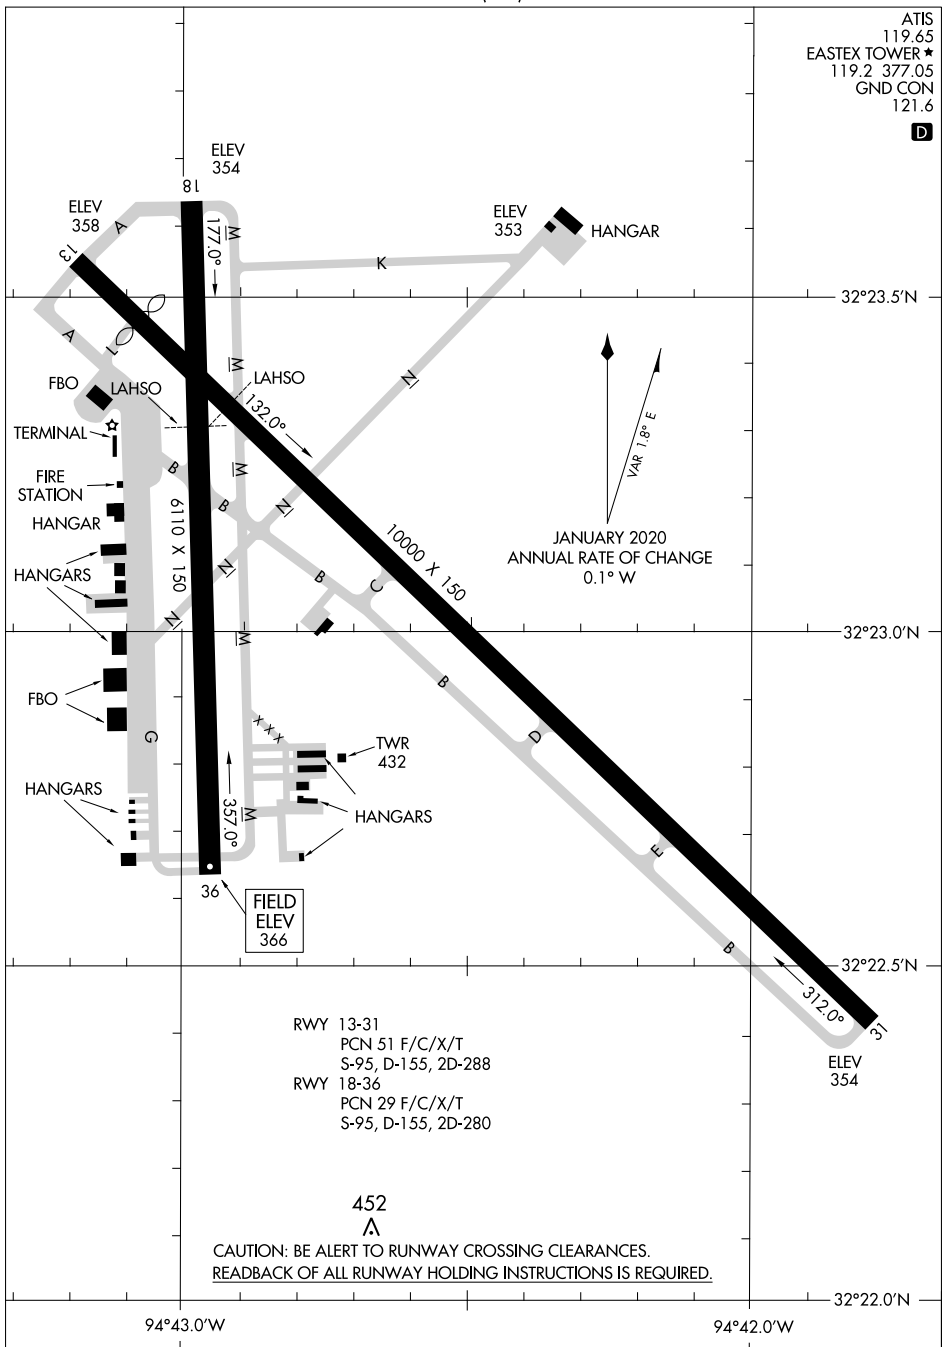

# AIRPORT DIAGRAM

AL-807 (FAA)

EAST TEXAS RGNL (GGG)  
LONGVIEW, TEXAS

ATIS 119.65  
EASTEX TOWER ★ 119.2 377.05  
GND CON 121.6

SC-2, 09 SEP 2021 to 07 OCT 2021

SC-2, 09 SEP 2021 to 07 OCT 2021

# AIRPORT DIAGRAM

LONGVIEW, TEXAS  
EAST TEXAS RGNL (GGG)